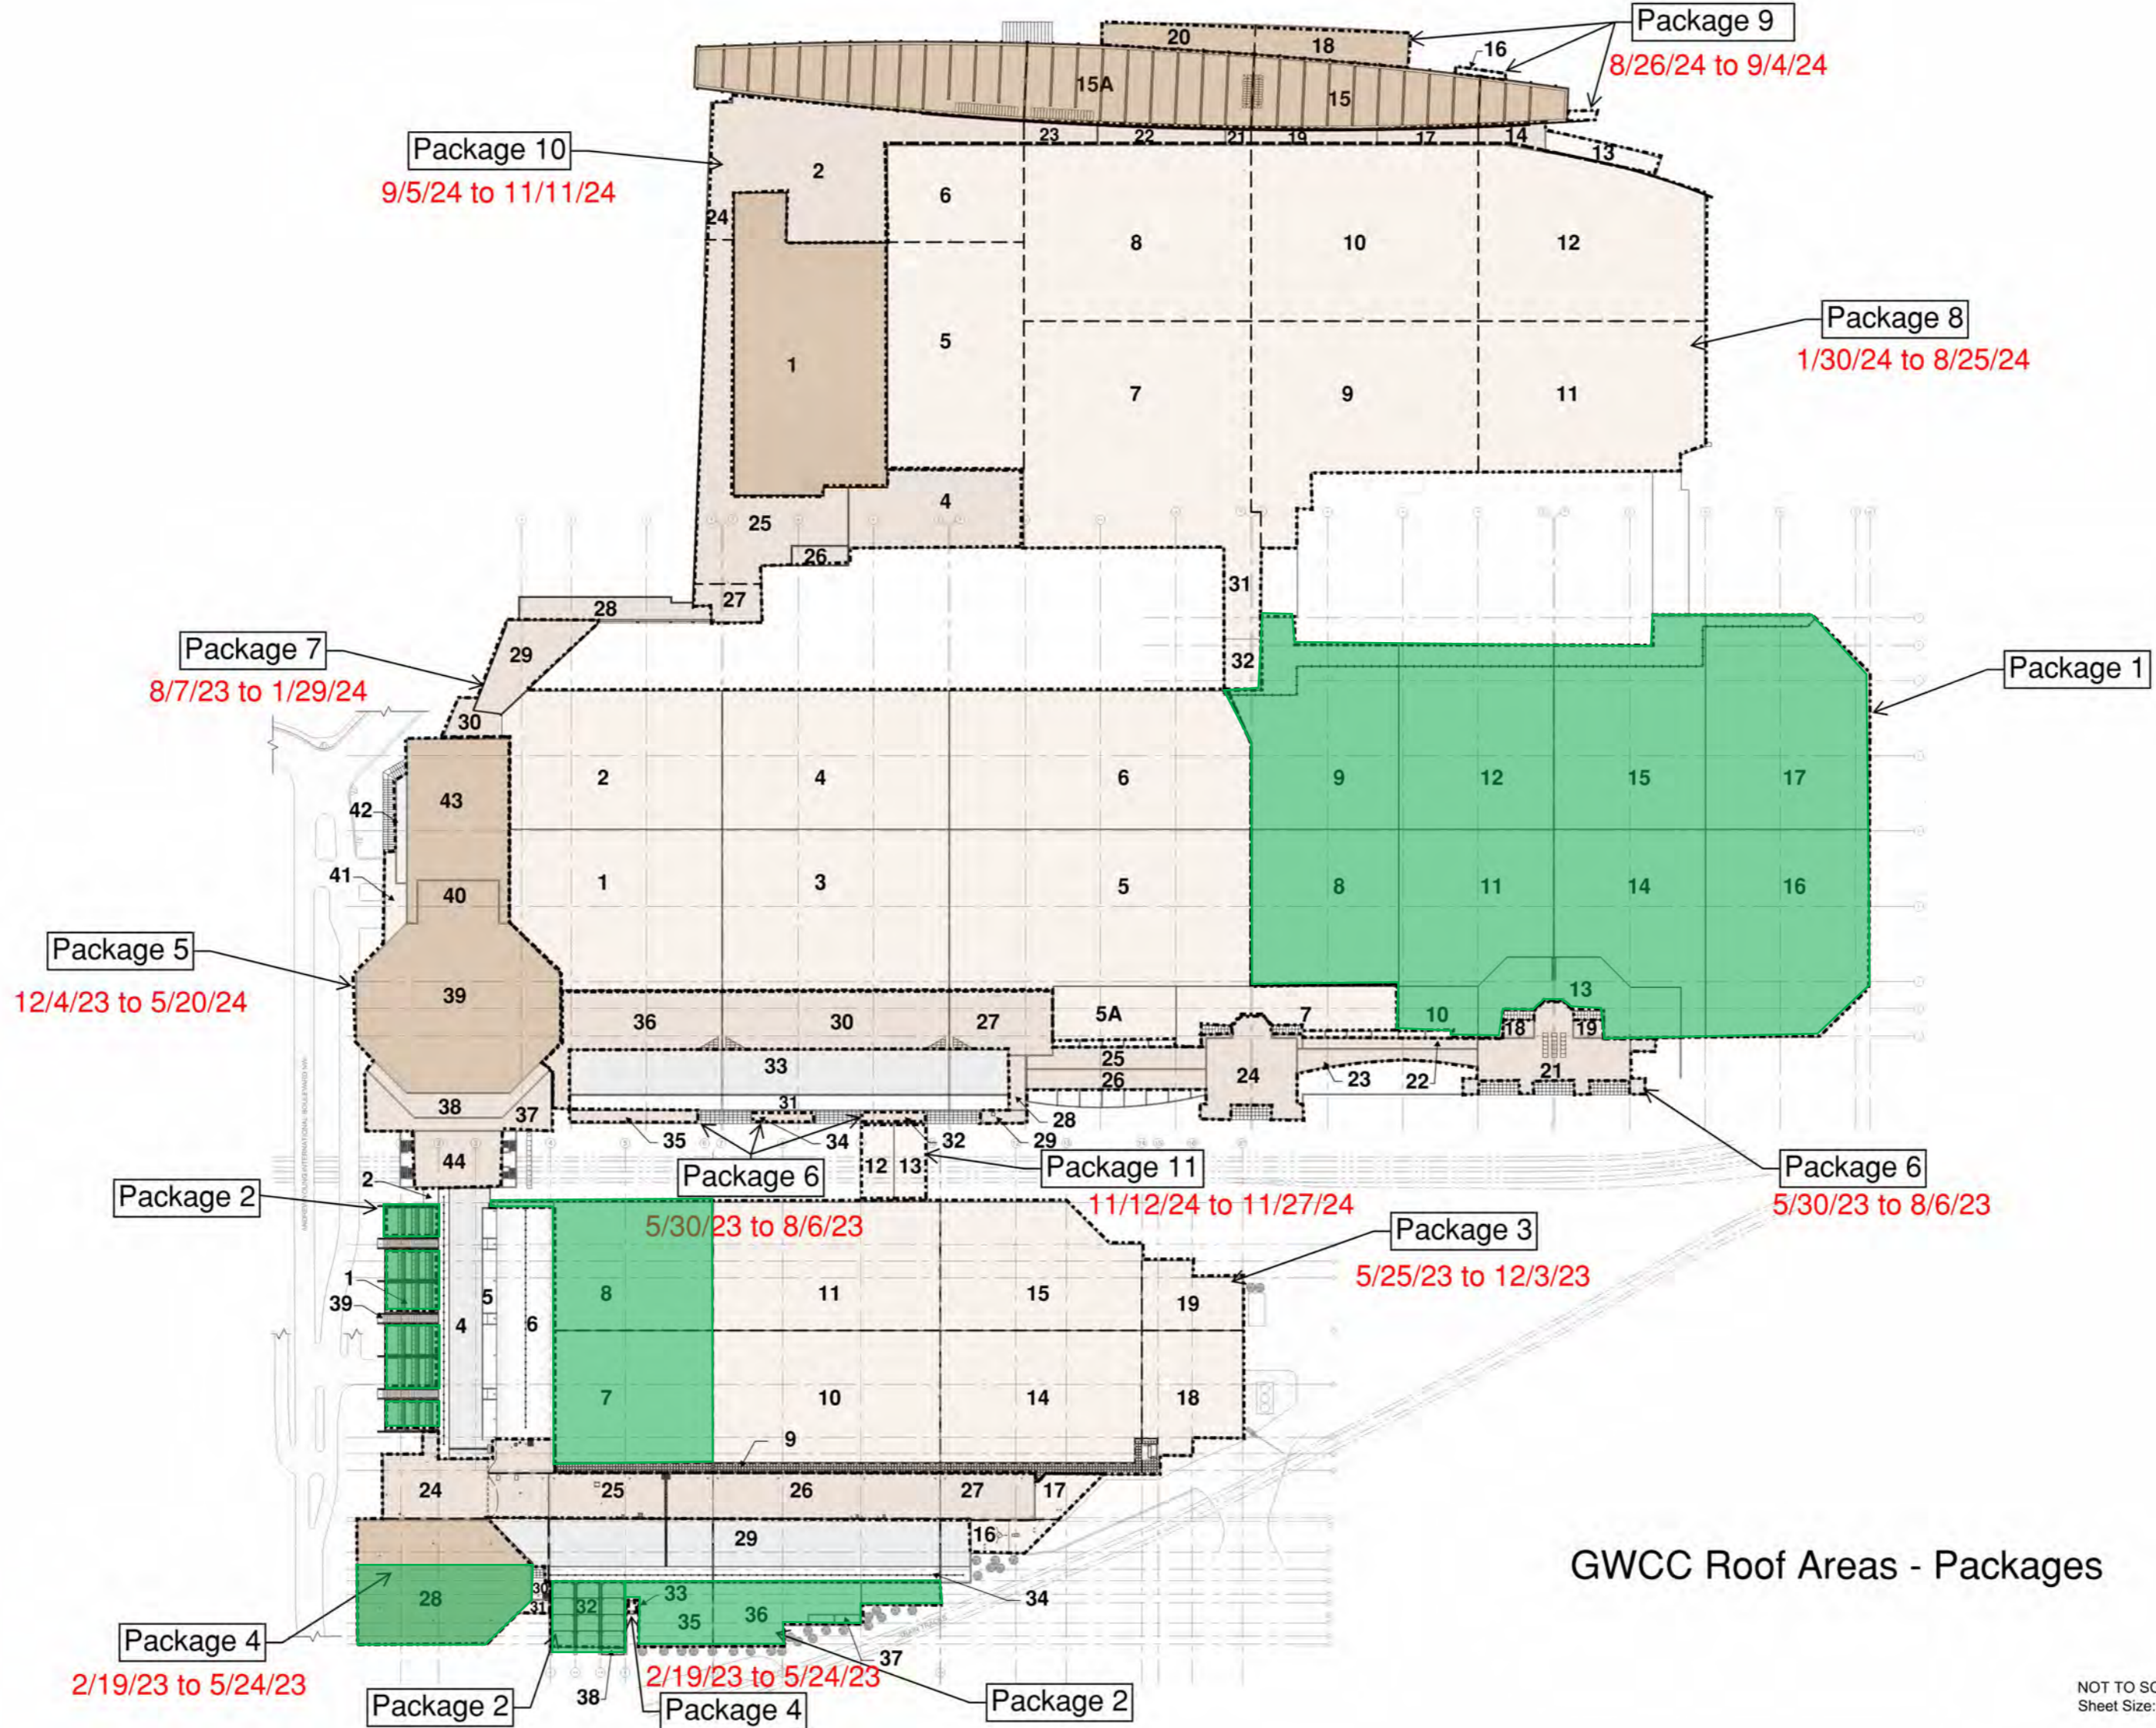

- **Project Status**

- Current Phase: Construction

CIM Project April 12 Drone Photo

CIM Project April 12 Drone Photo

GWCCA Roof Replacement Project

- **Project Information**

- Project Manager: Laura Pape
- Project Scope: Replacing all areas of roof on Buildings A, B, and C
- Project Location: Buildings A, B, and C Roofs

April 12 Drone Photo

Planned Roofing Schedule

Signia by Hilton

- **Project Information**

- Project Manager: Ken Stockdell
- Project Scope: Construct a new 40 story, 975 room luxury hotel that would connect to Building C of the GWCC.
- Project Location: West Plaza & Former Georgia Dome Site