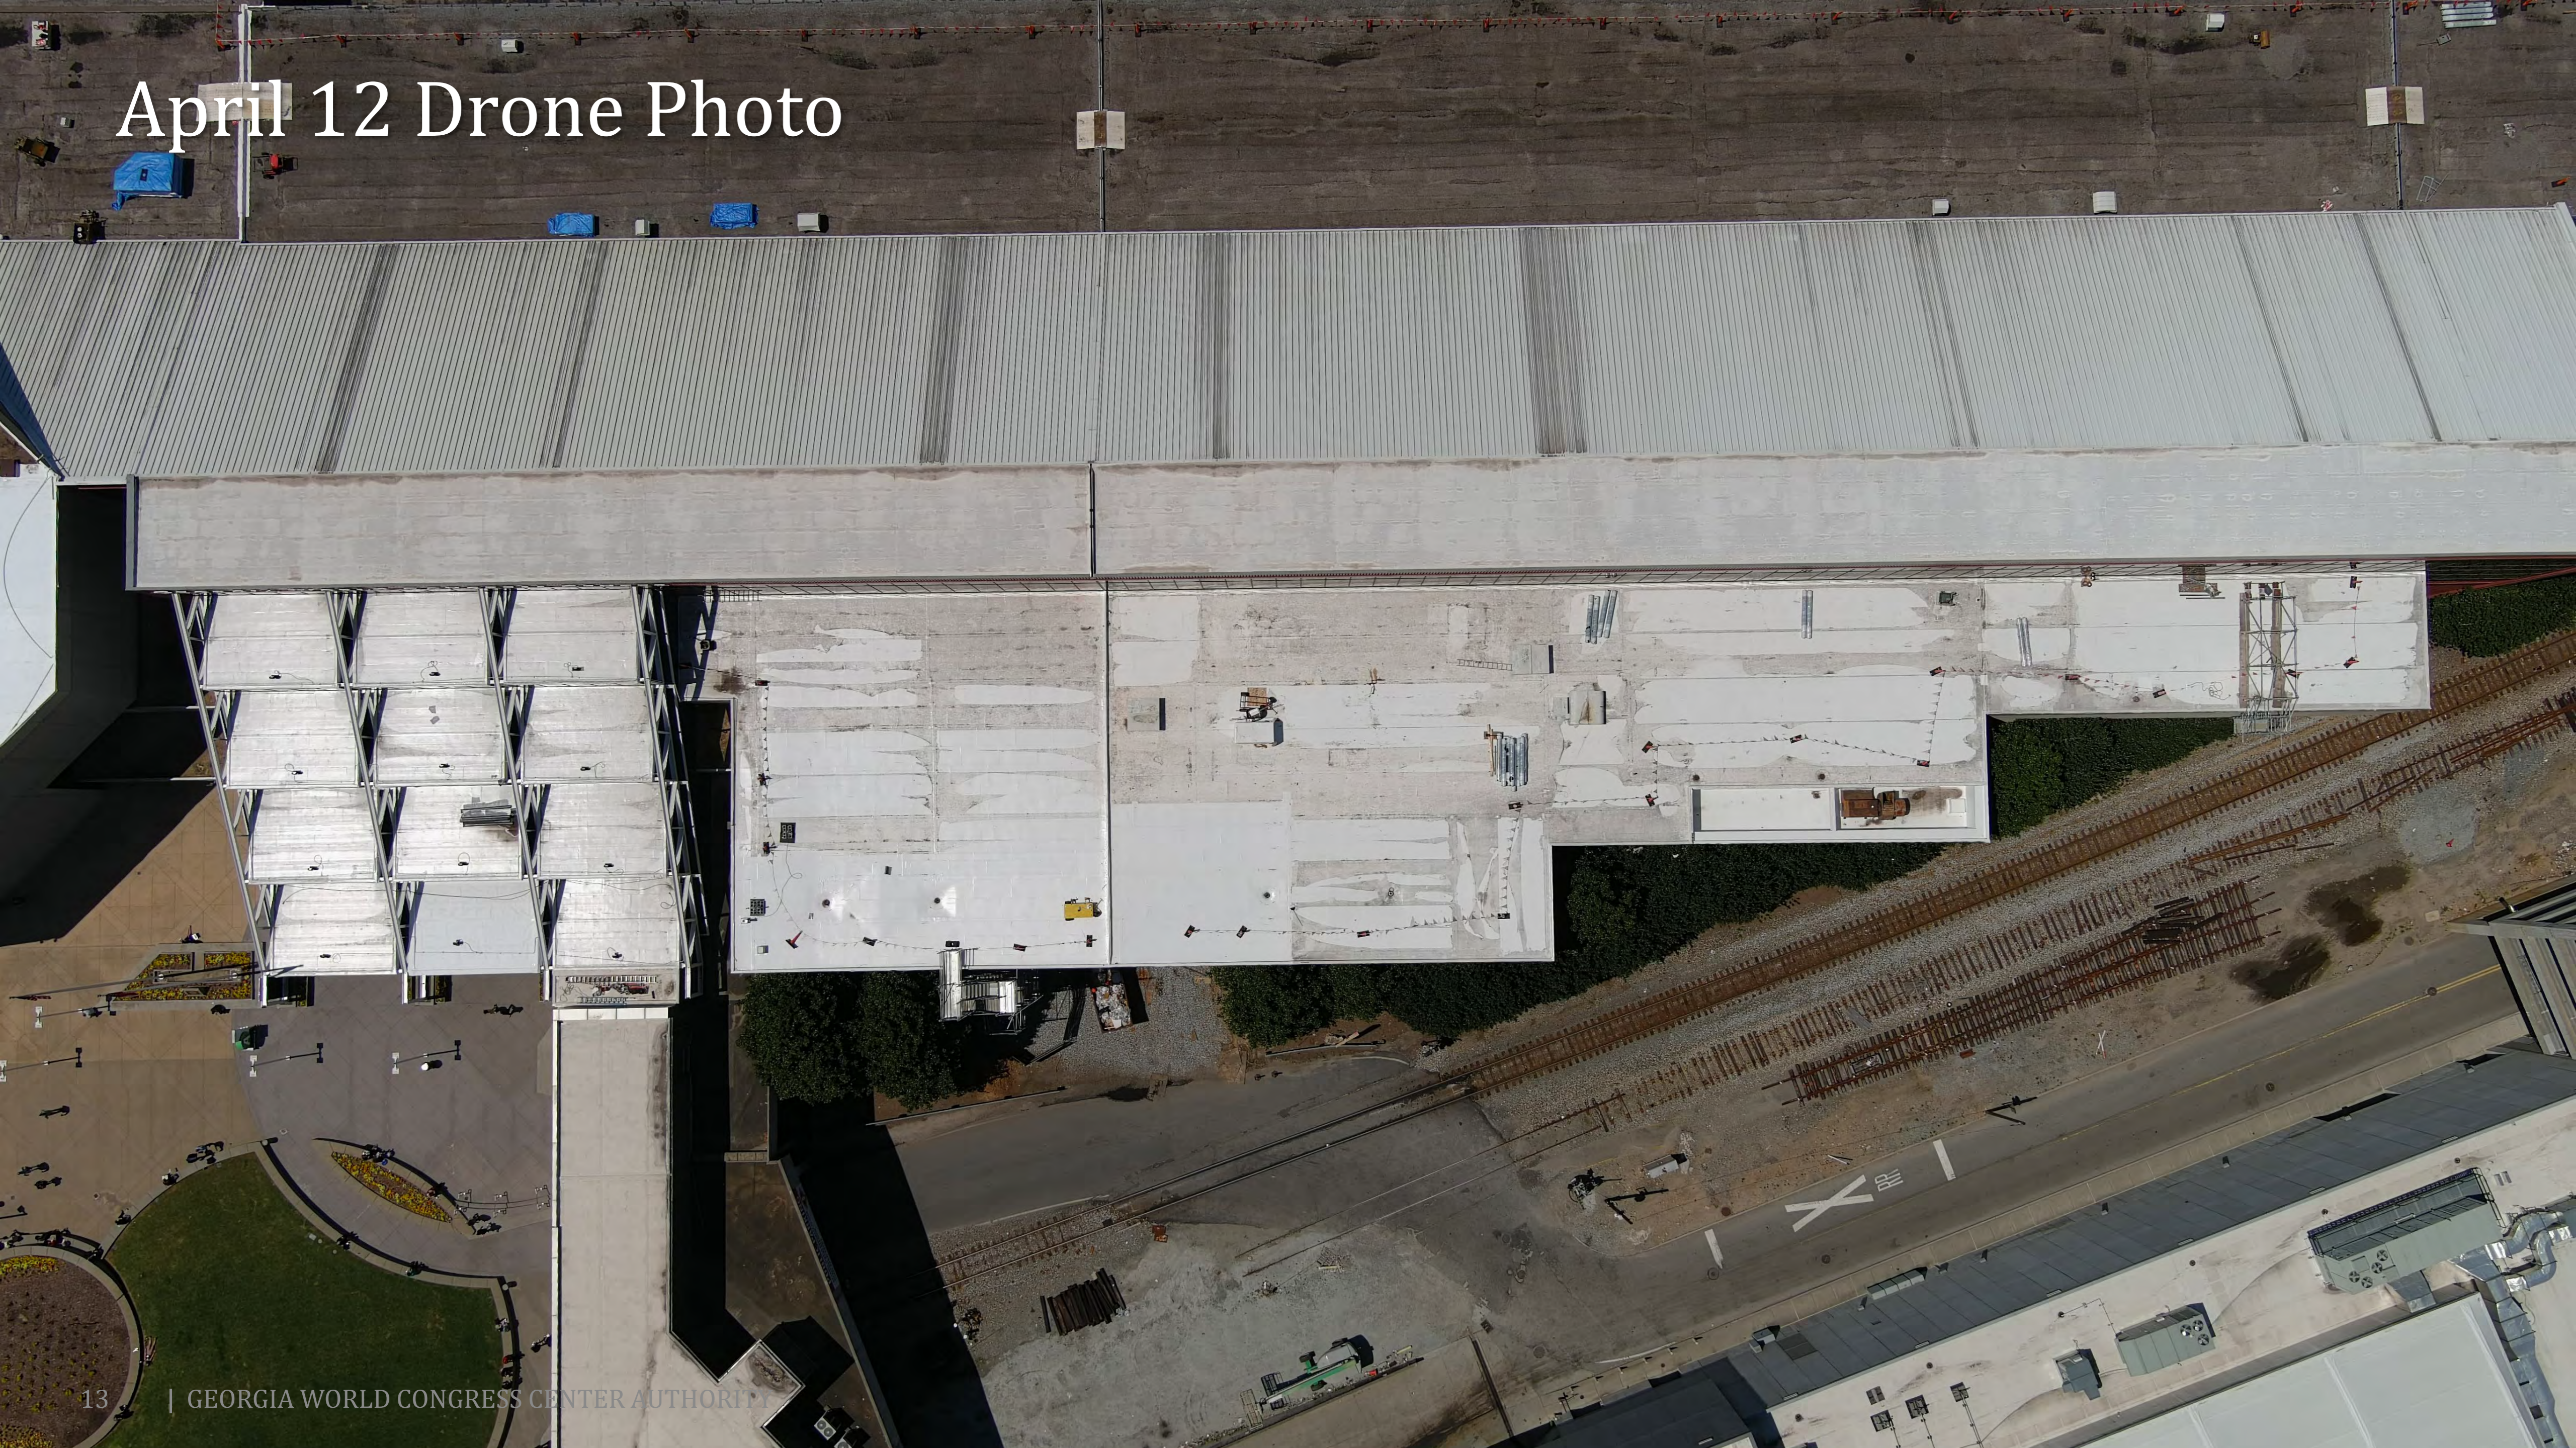

- **Project Status**

- Current Phase: Construction

CIM Project April 12 Drone Photo

CIM Project April 12 Drone Photo

GWCCA Roof Replacement Project

- **Project Information**

- Project Manager: Laura Pape
- Project Scope: Replacing all areas of roof on Buildings A, B, and C
- Project Location: Buildings A, B, and C Roofs

April 12 Drone Photo

Planned Roofing Schedule

Signia by Hilton

- **Project Information**

- Project Manager: Ken Stockdell
- Project Scope: Construct a new 40 story, 975 room luxury hotel that would connect to Building C of the GWCC.
- Project Location: West Plaza & Former Georgia Dome Site