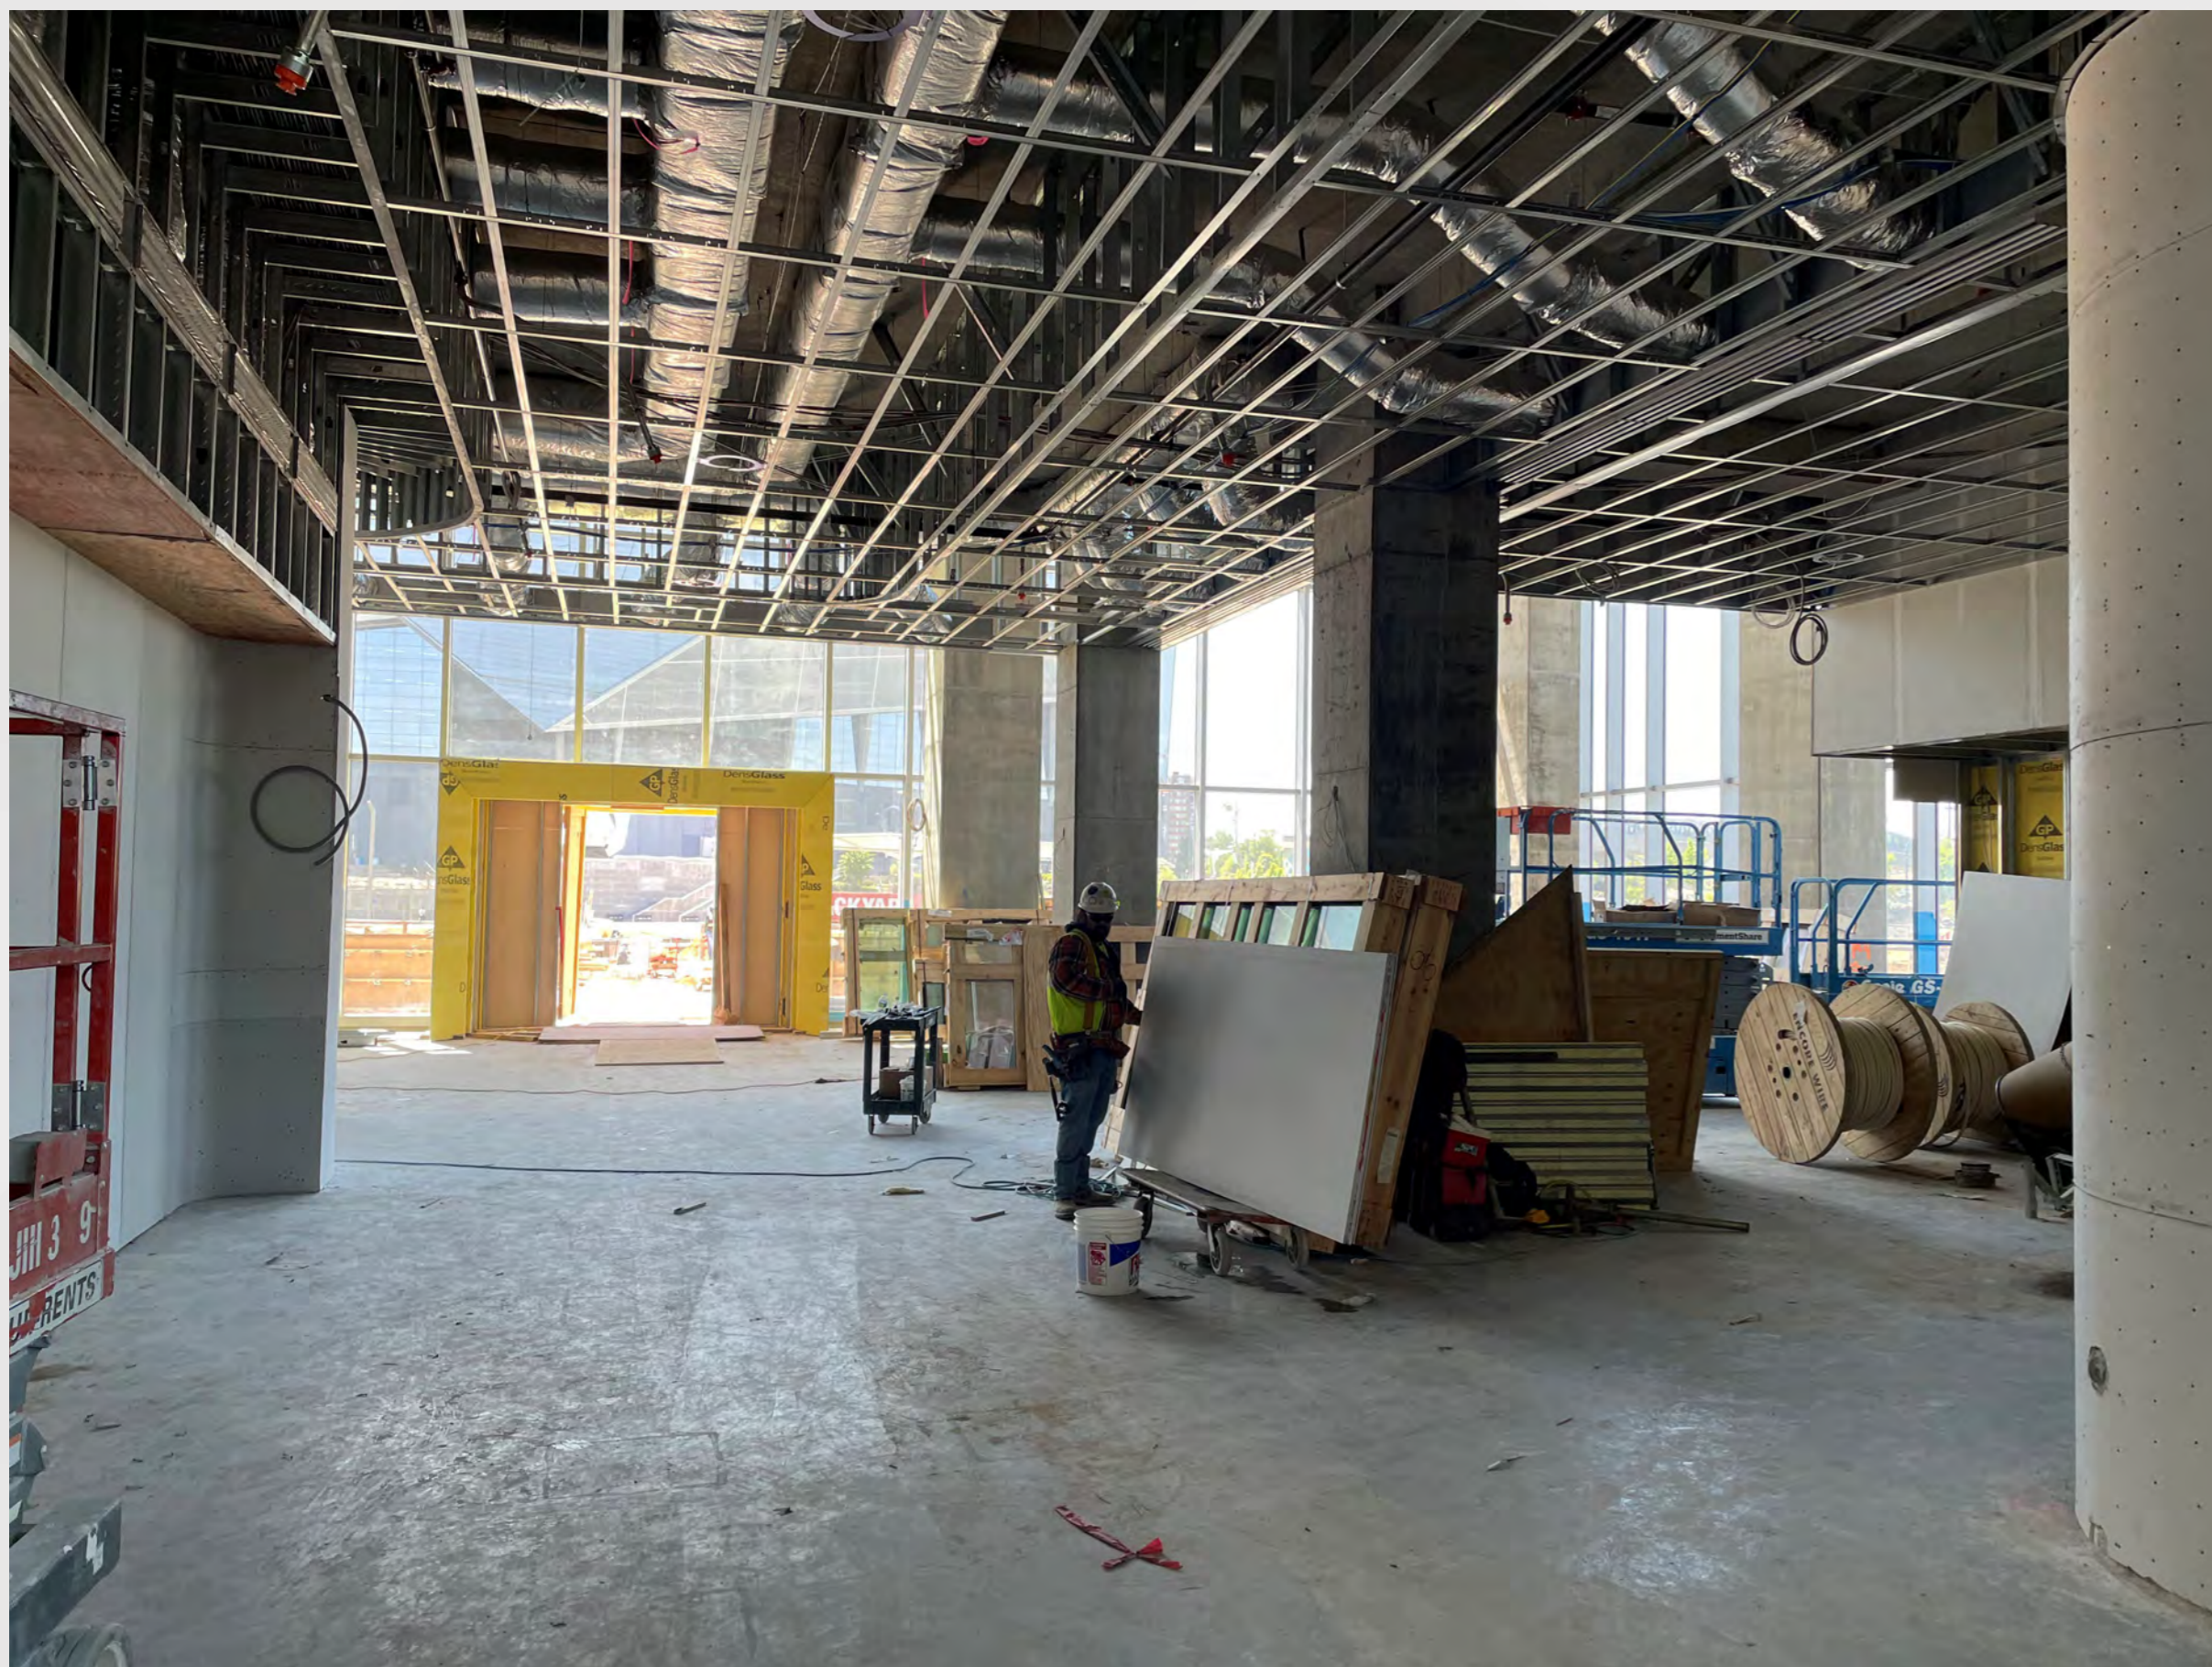

Signia by Hilton April 12 Photo – Terrace Lounge