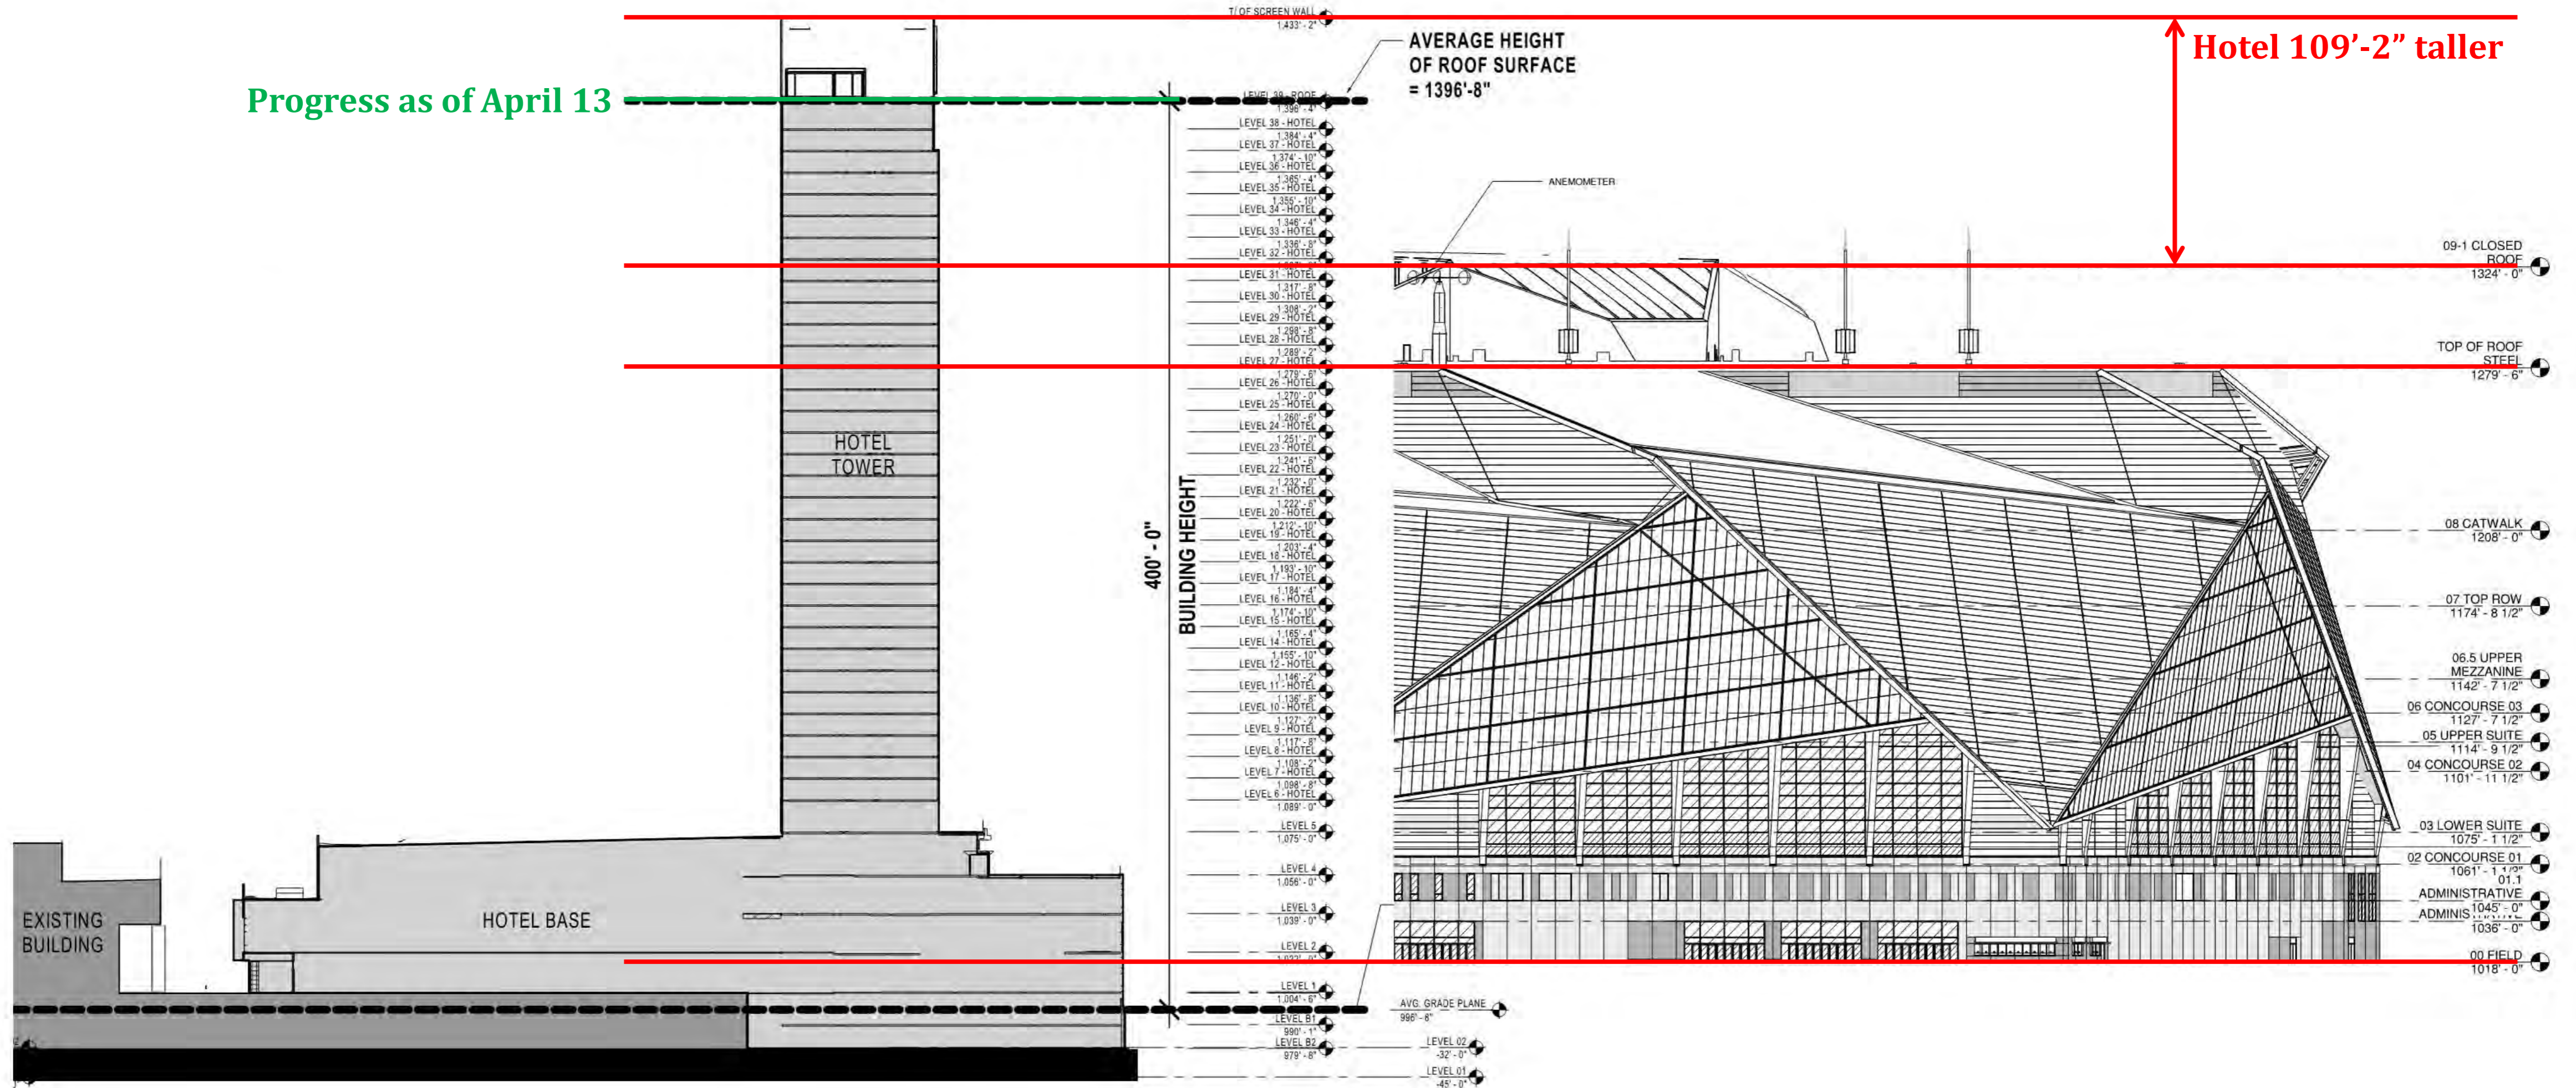

April 12 Drone Photo

Planned Roofing Schedule

Signia by Hilton

- **Project Information**

- Project Manager: Ken Stockdell
- Project Scope: Construct a new 40 story, 975 room luxury hotel that would connect to Building C of the GWCC.
- Project Location: West Plaza & Former Georgia Dome Site

- **Project Status**

- Current Phase: Active Construction
- Construction Schedule: April 2021 – December 2023

Signia by Hilton / Mercedes Benz Stadium Height Comparison

Signia by Hilton April 12 Drone Photos