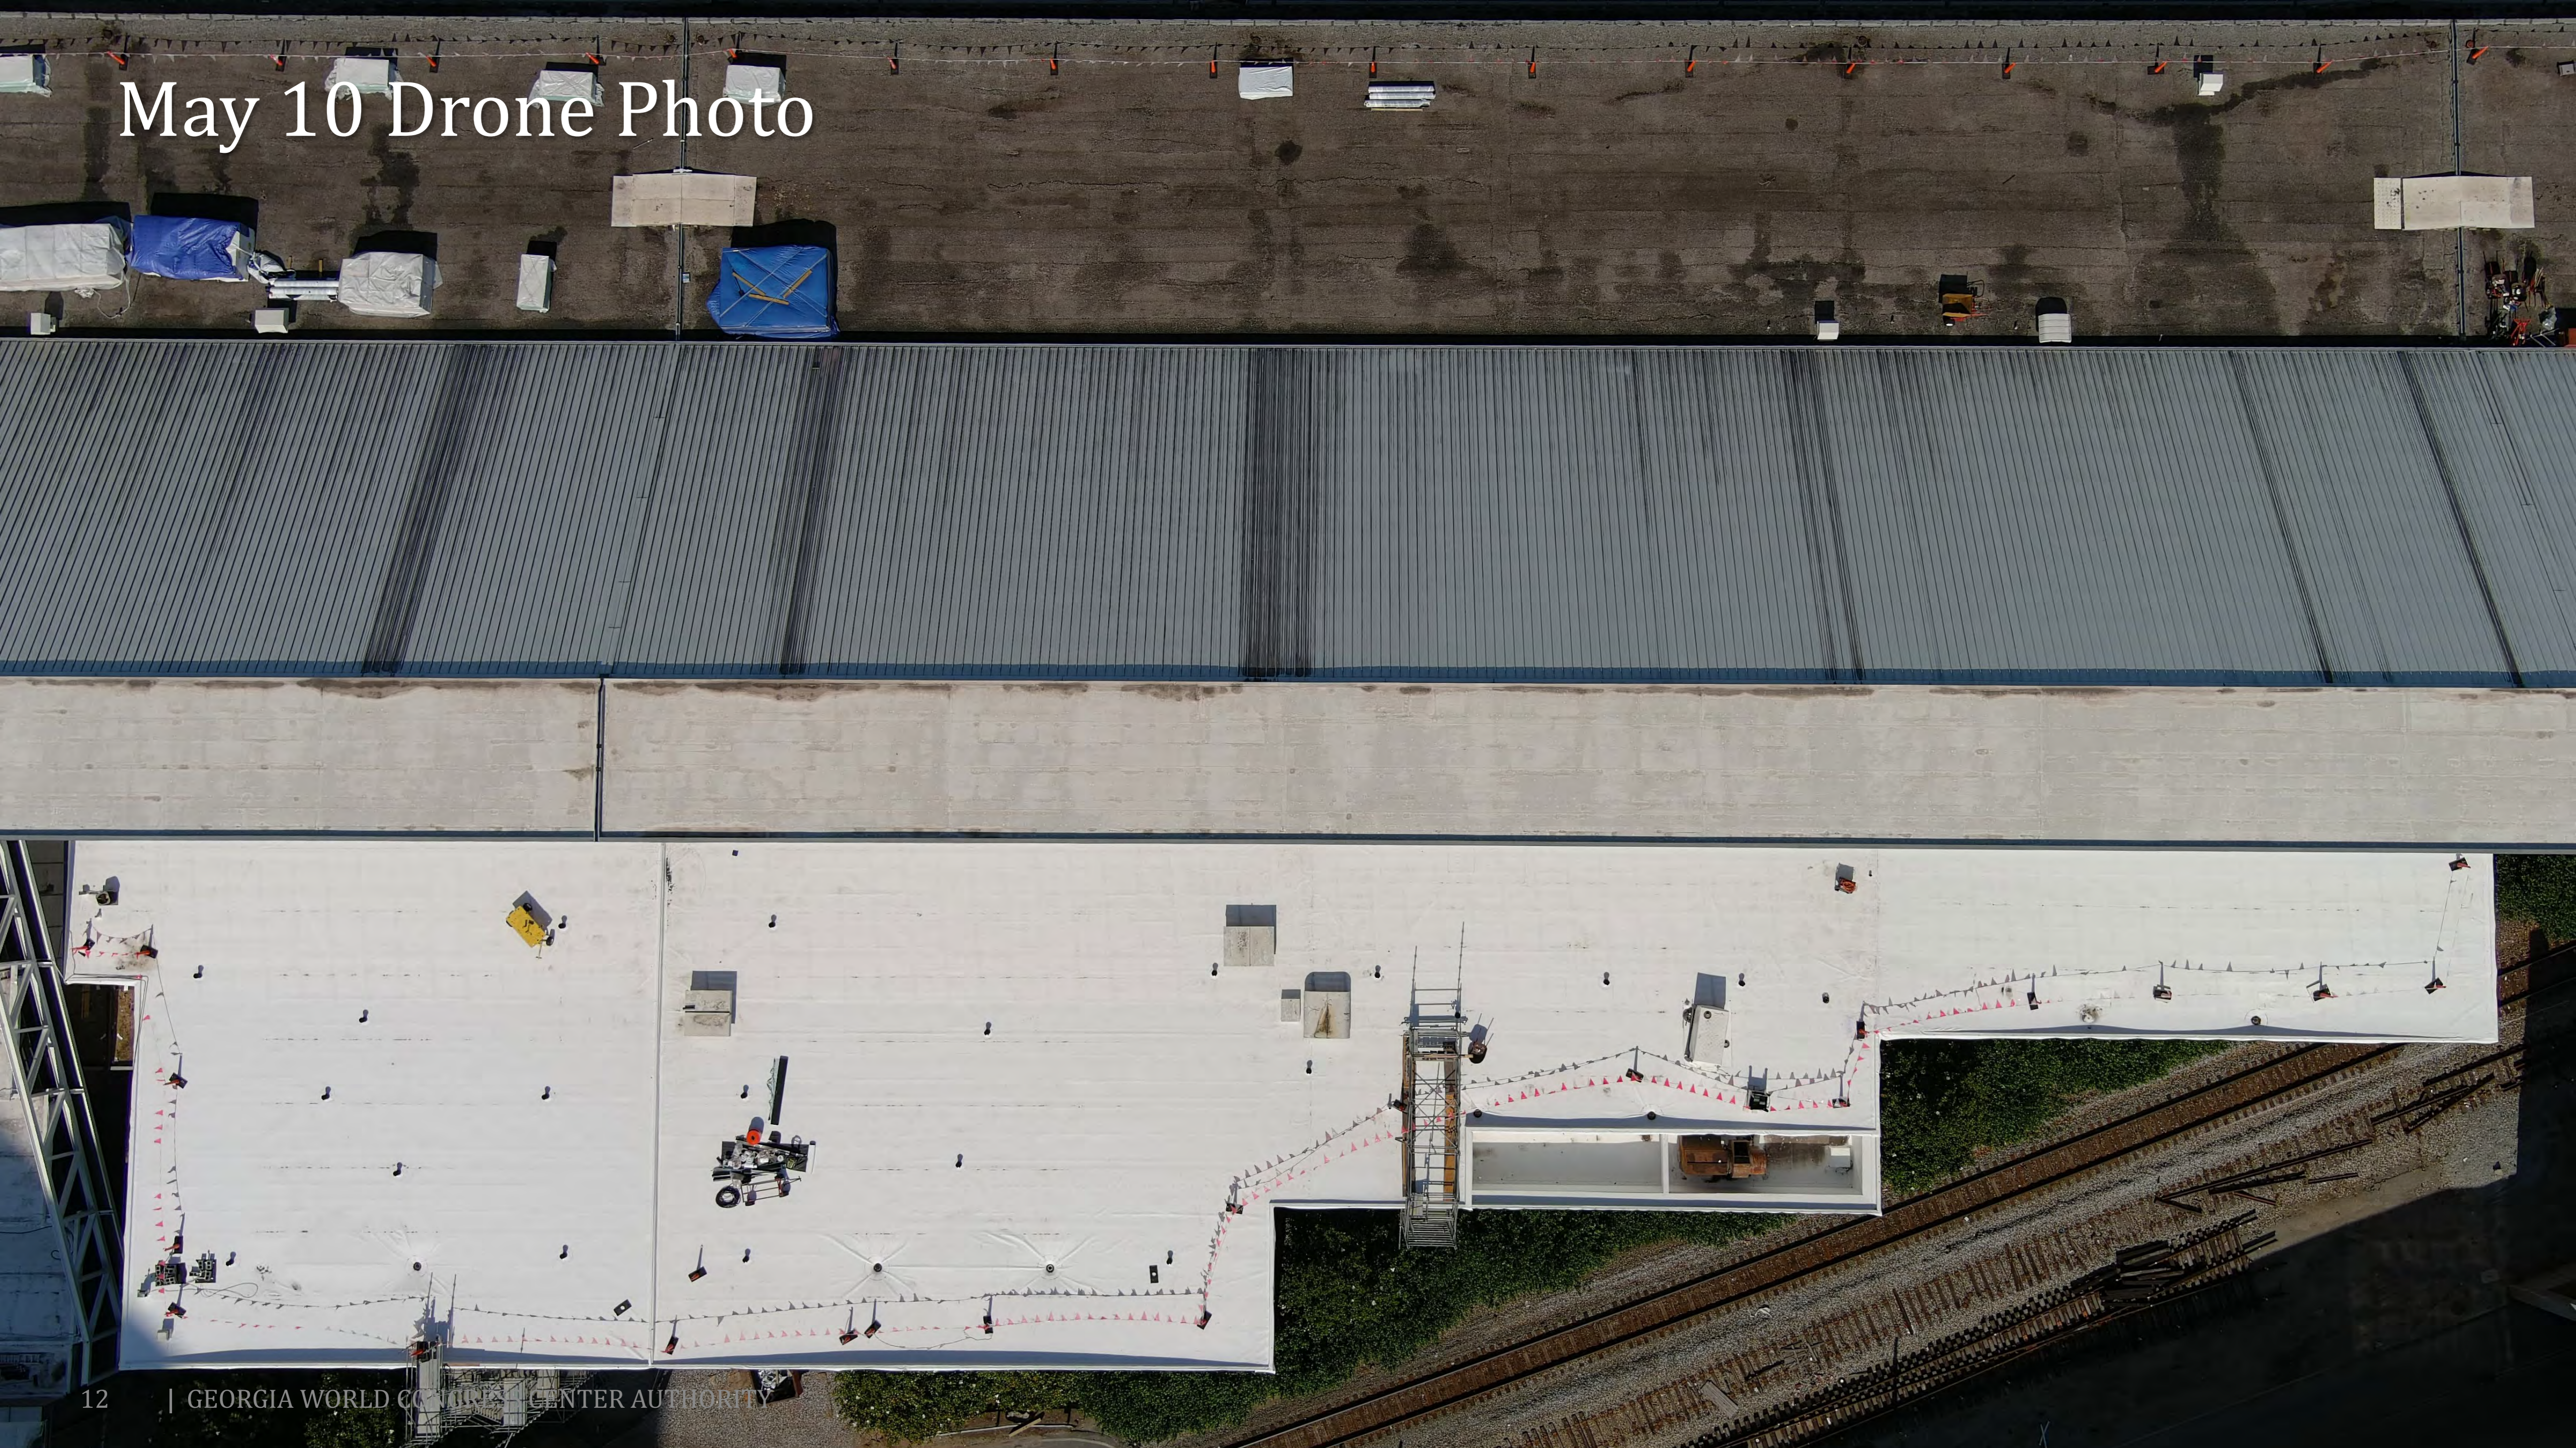

May 10 Drone Photo