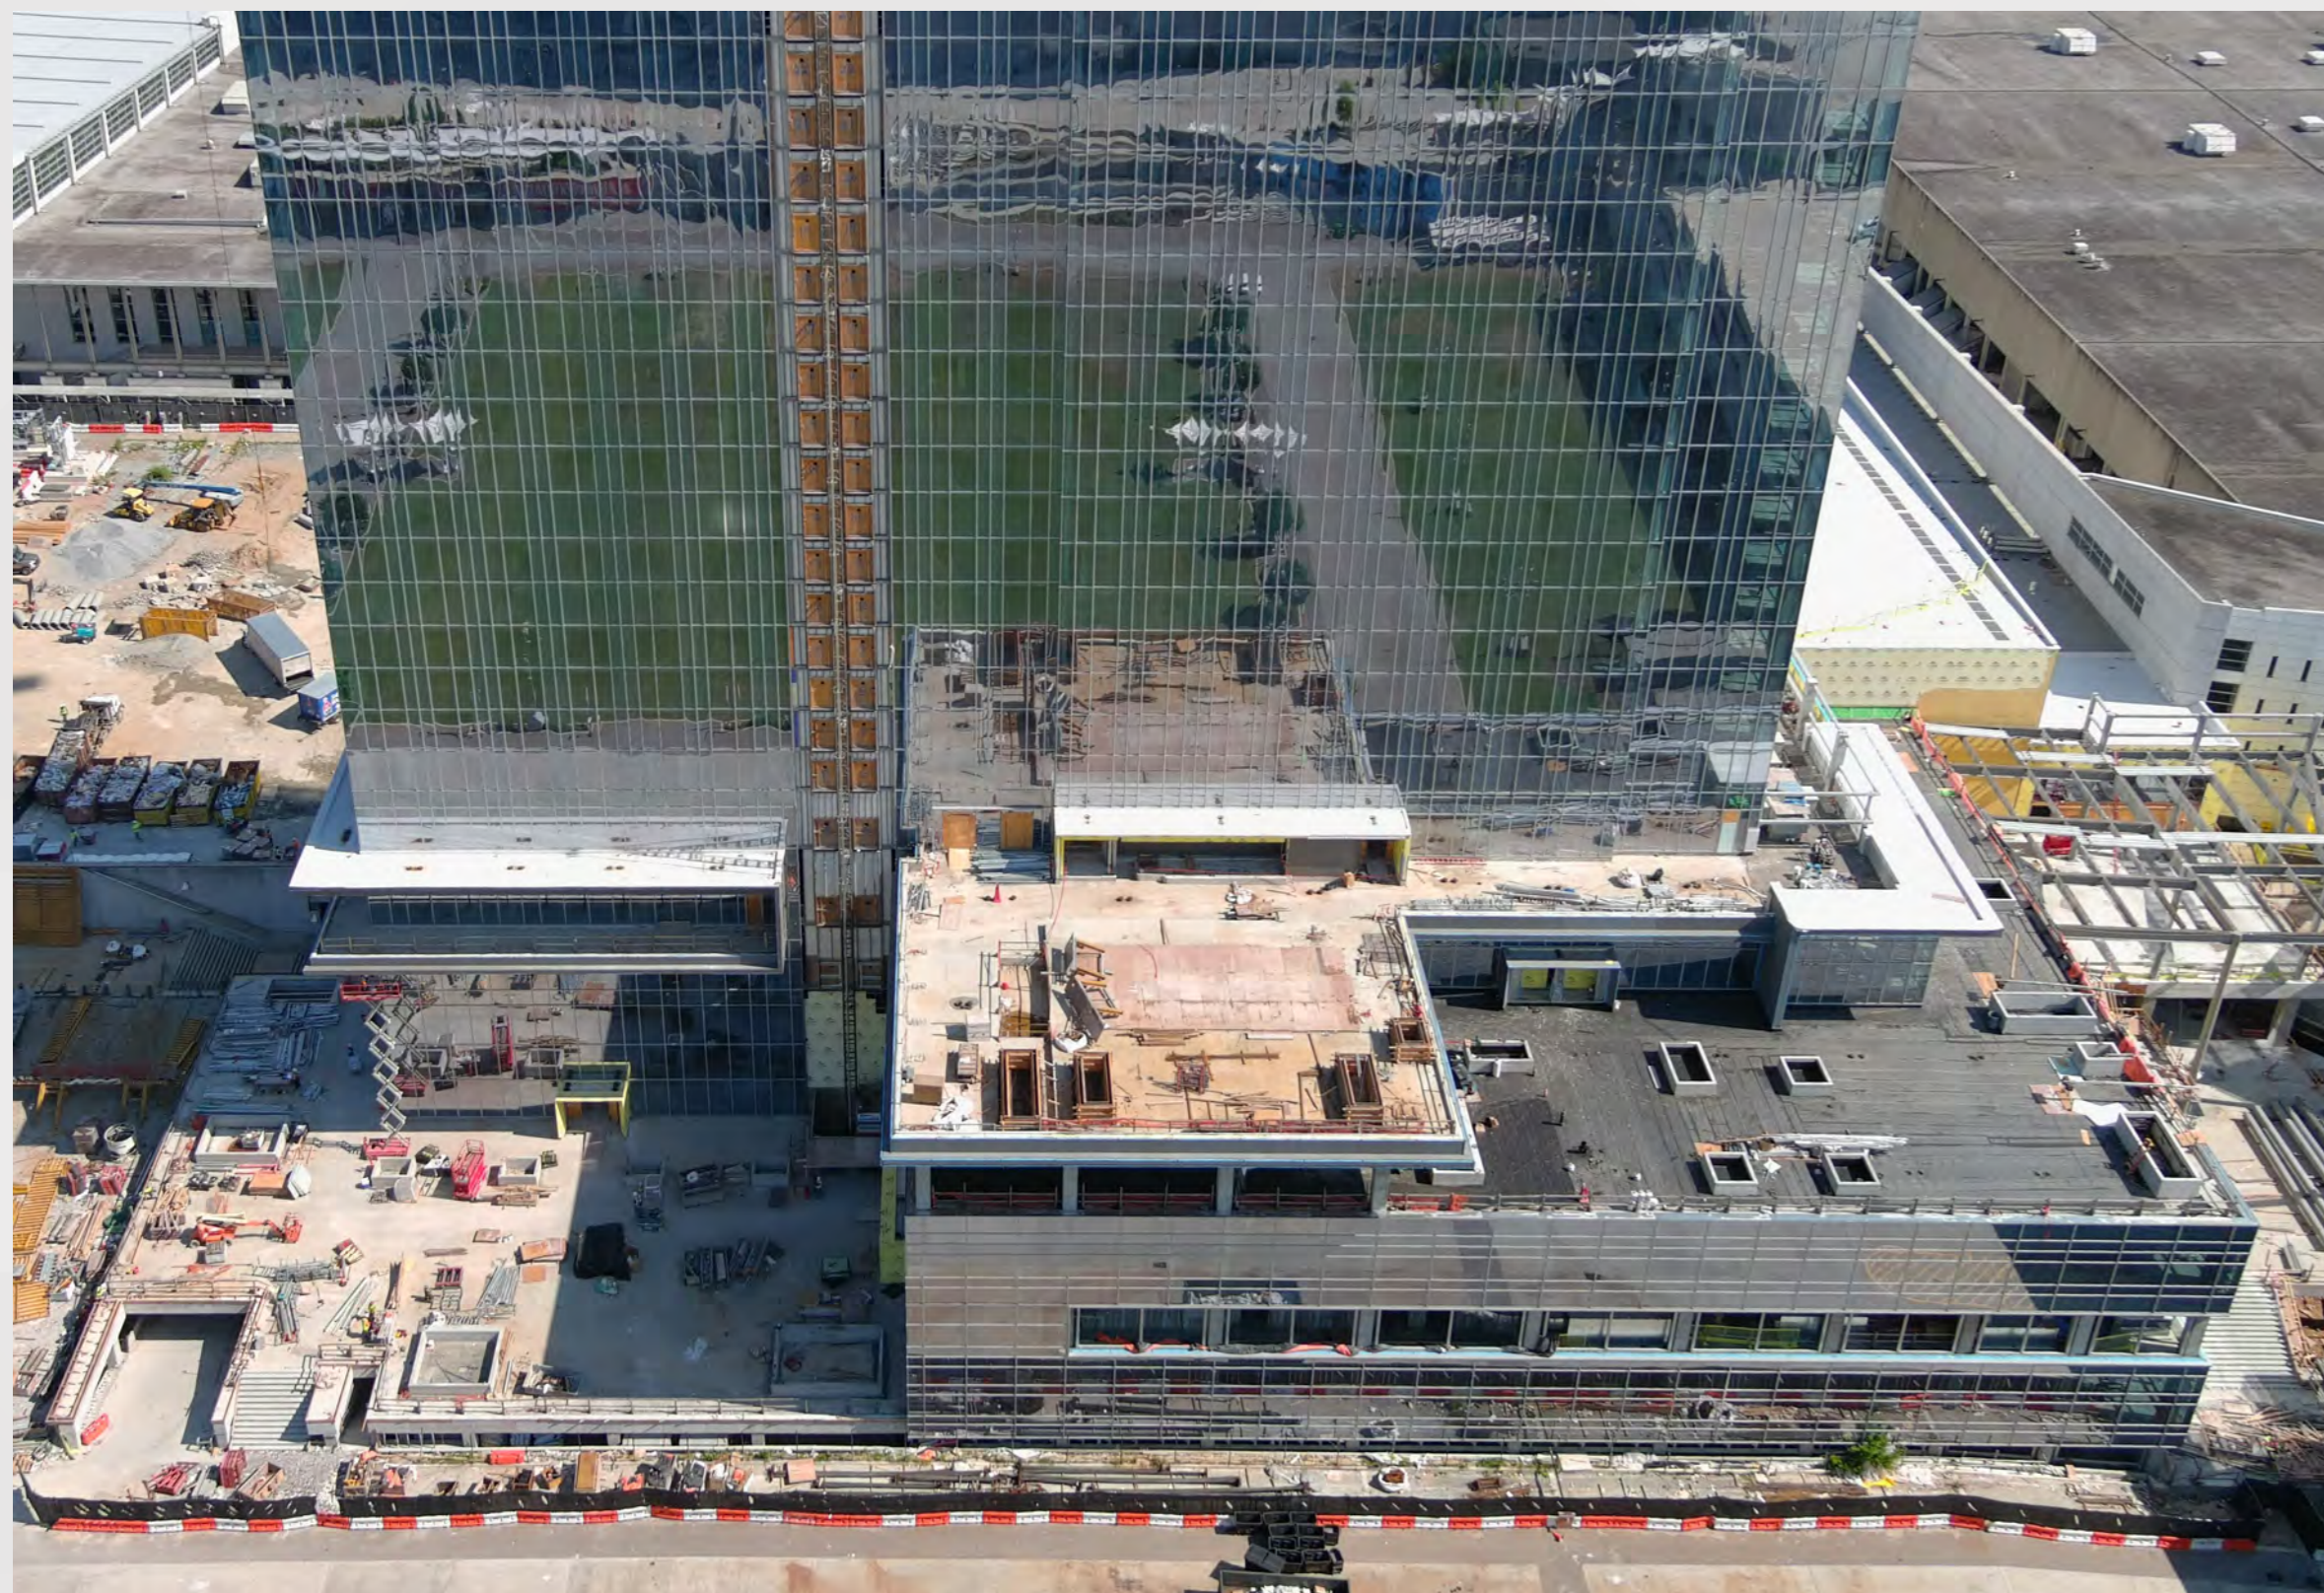

Planned Roofing Schedule

Signia by Hilton

- **Project Information**

- Project Manager: Ken Stockdell
- Project Scope: Construct a new 40 story, 975 room luxury hotel that would connect to Building C of the GWCC.
- Project Location: West Plaza & Former Georgia Dome Site

- **Project Status**

- Current Phase: Active Construction
- Construction Schedule: April 2021 – December 2023

Signia by Hilton / Mercedes Benz Stadium Height Comparison

Signia by Hilton May 10 Drone Photos

Signia by Hilton May 10 Drone Photos

Signia by Hilton May 10 Drone Photo / Rendering

Signia by Hilton May 10 Drone Photo – Amenity Spaces

Signia by Hilton June 7 Photo – Entrance Drive

Signia by Hilton June 7 Photo – Porte Cochere