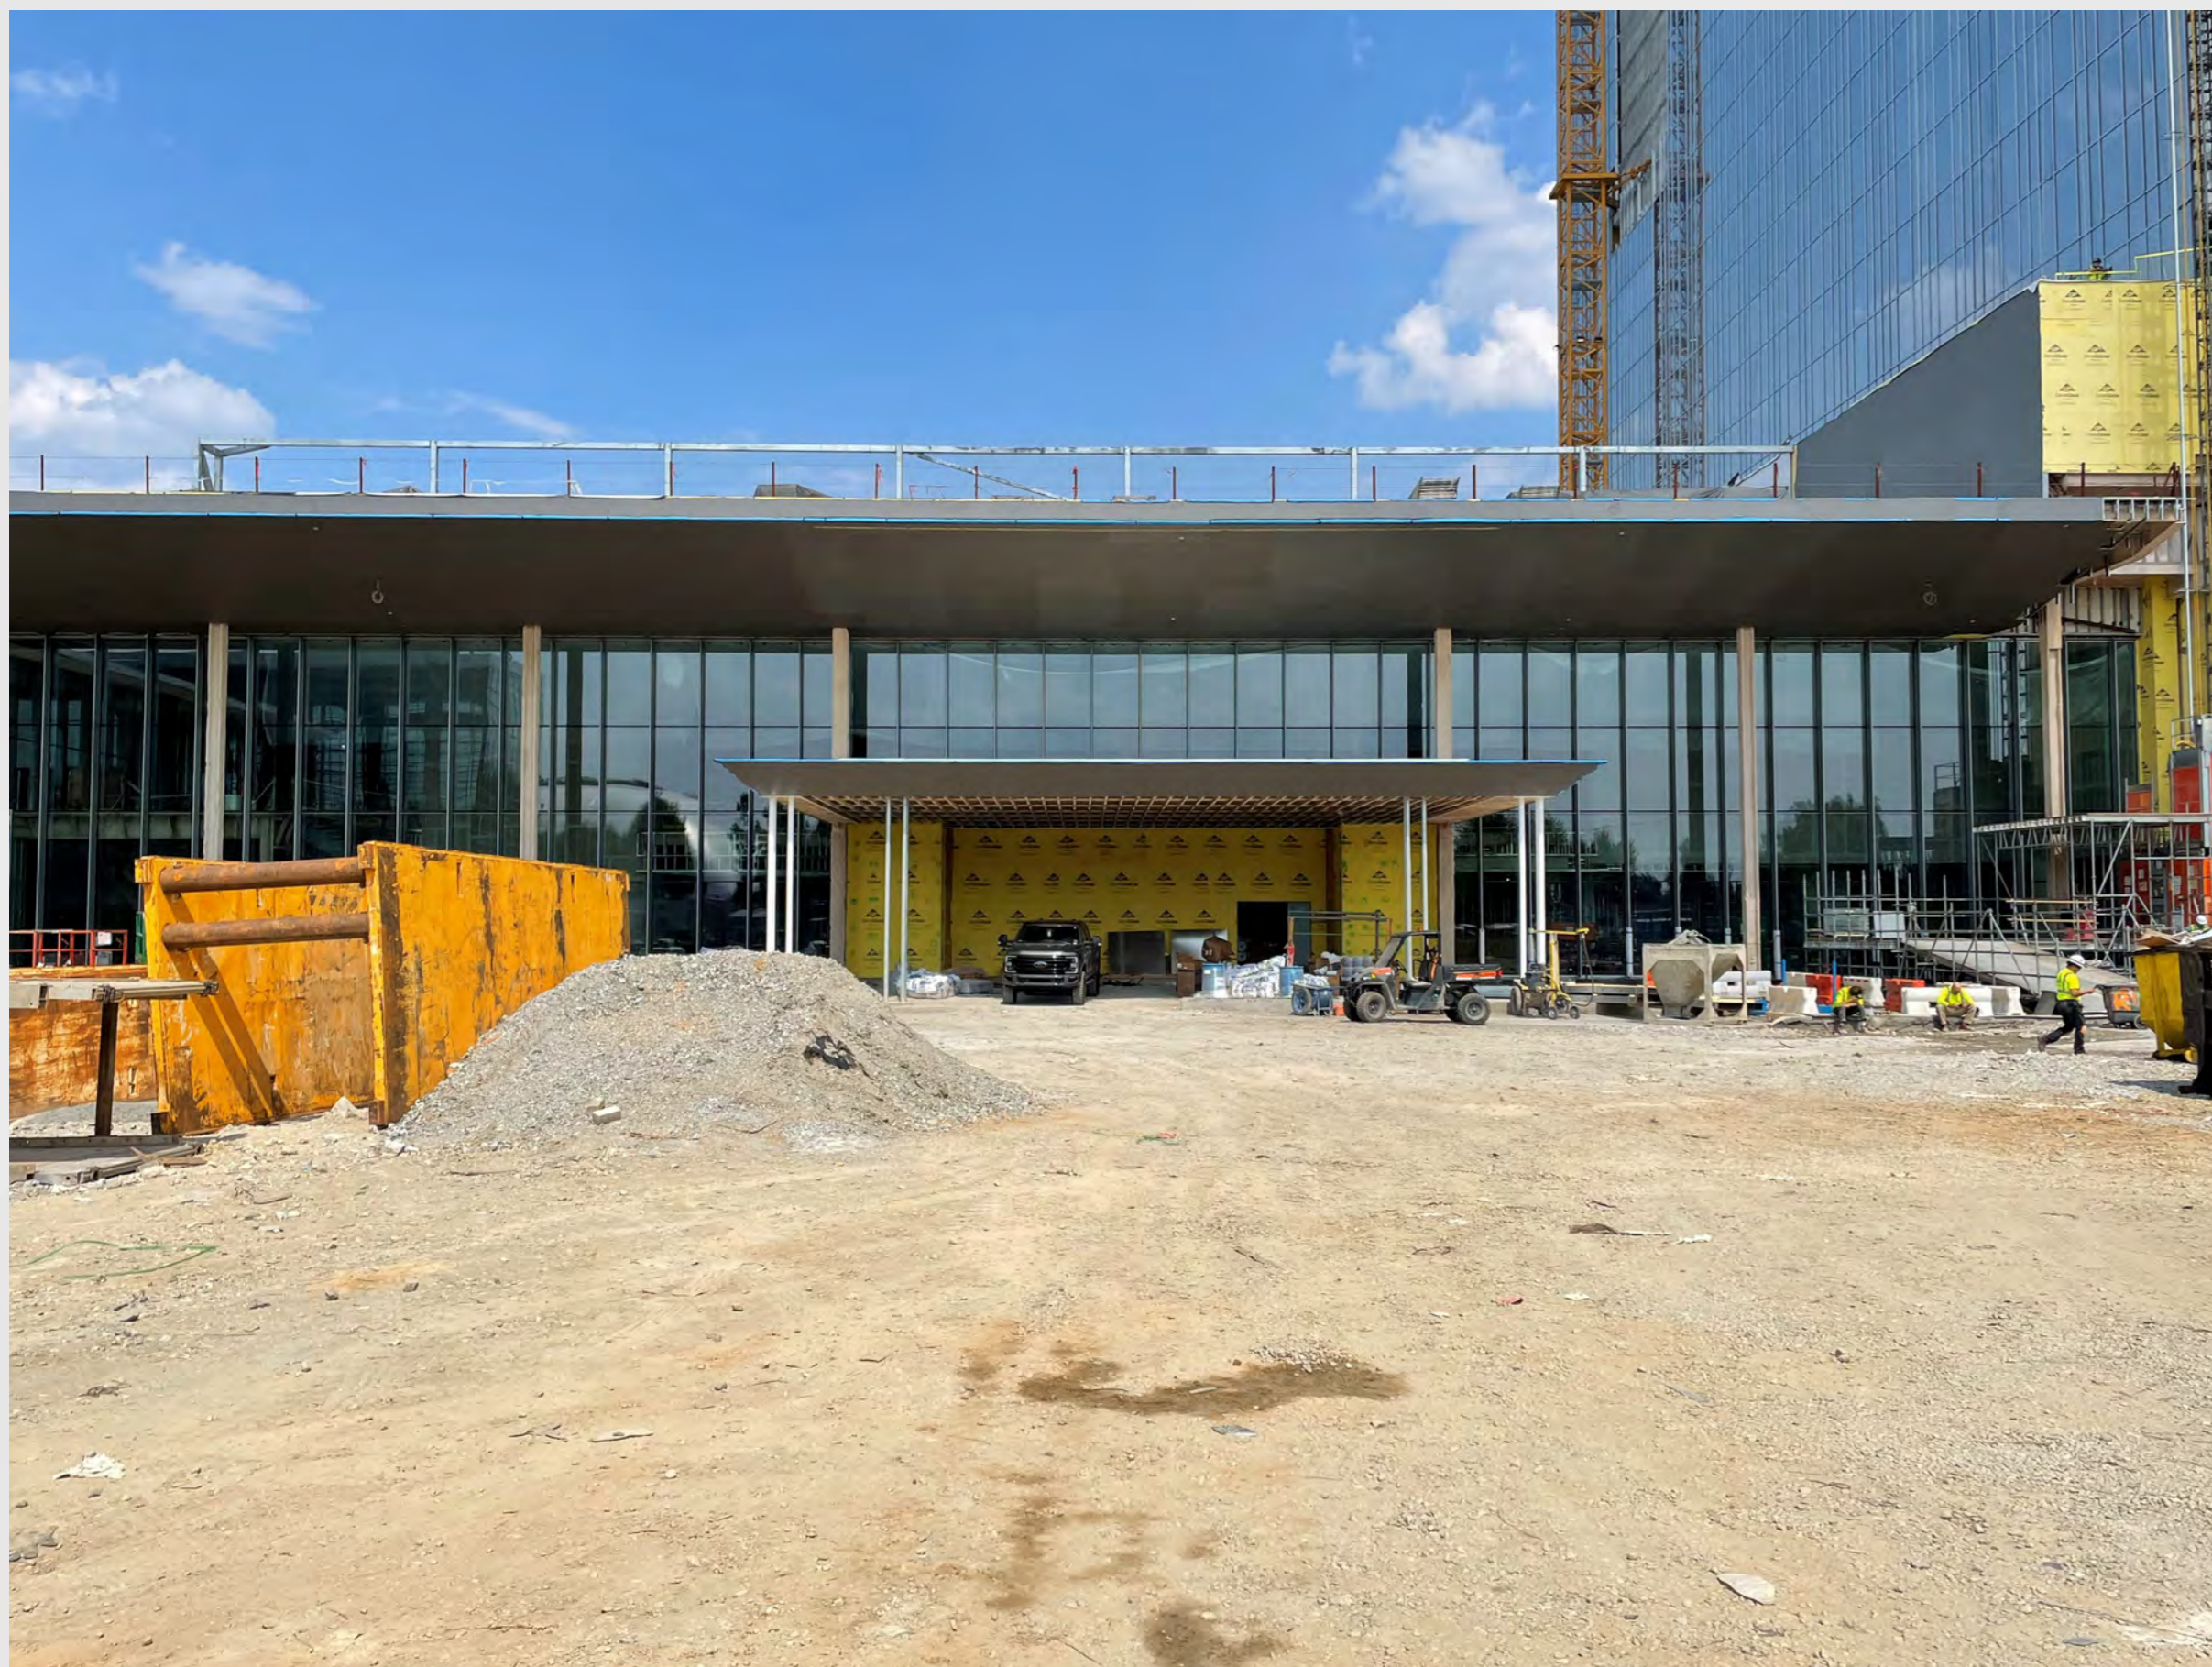

Planned Roofing Schedule

Signia by Hilton

- **Project Information**

- Project Manager: Ken Stockdell
- Project Scope: Construct a new 40 story, 975 room luxury hotel that would connect to Building C of the GWCC.
- Project Location: West Plaza & Former Georgia Dome Site

- **Project Status**

- Current Phase: Active Construction
- Construction Schedule: April 2021 – December 2023

Signia by Hilton / Mercedes Benz Stadium Height Comparison

Signia by Hilton May 10 Drone Photos

Signia by Hilton May 10 Drone Photos

Signia by Hilton May 10 Drone Photo / Rendering

Signia by Hilton May 10 Drone Photo – Amenity Spaces

Signia by Hilton June 7 Photo – Entrance Drive

Signia by Hilton June 7 Photo – Porte Cochere

Signia by Hilton June 7 Photo – Lobby Art Installation

Signia by Hilton June 7 Photo – Lobby Art Installation

Signia by Hilton June 7 Photo – Lobby Monumental Stair

Signia by Hilton June 7 Photo- Registration Desk