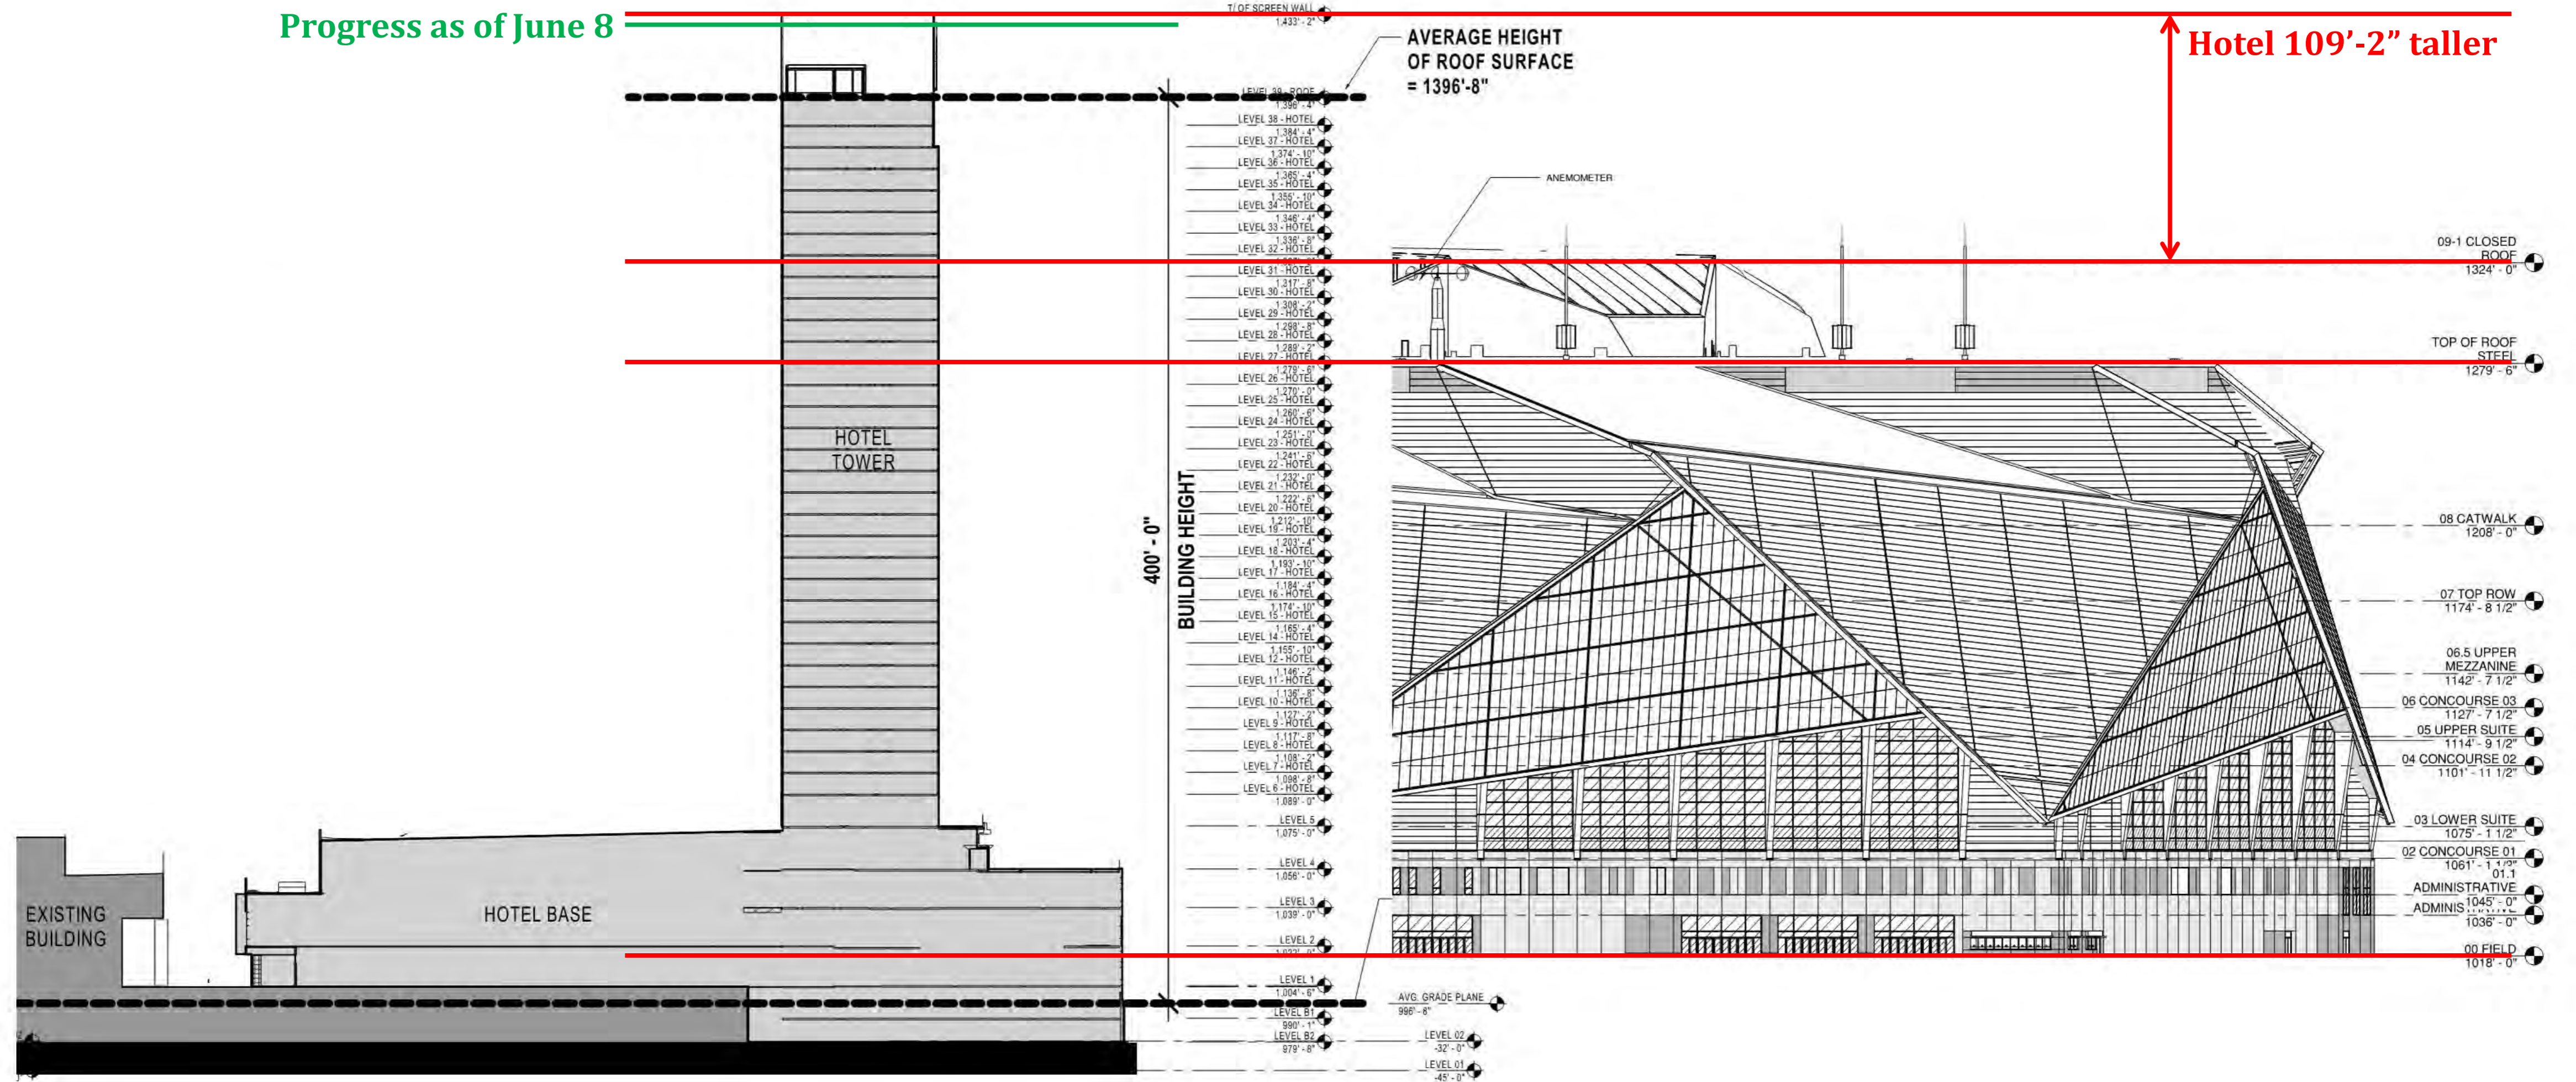

Planned Roofing Schedule

Signia by Hilton

- **Project Information**

- Project Manager: Ken Stockdell
- Project Scope: Construct a new 40 story, 975 room luxury hotel that would connect to Building C of the GWCC.
- Project Location: West Plaza & Former Georgia Dome Site

- **Project Status**

- Current Phase: Active Construction
- Construction Schedule: April 2021 – December 2023

Signia by Hilton / Mercedes Benz Stadium Height Comparison

Signia by Hilton May 10 Drone Photos