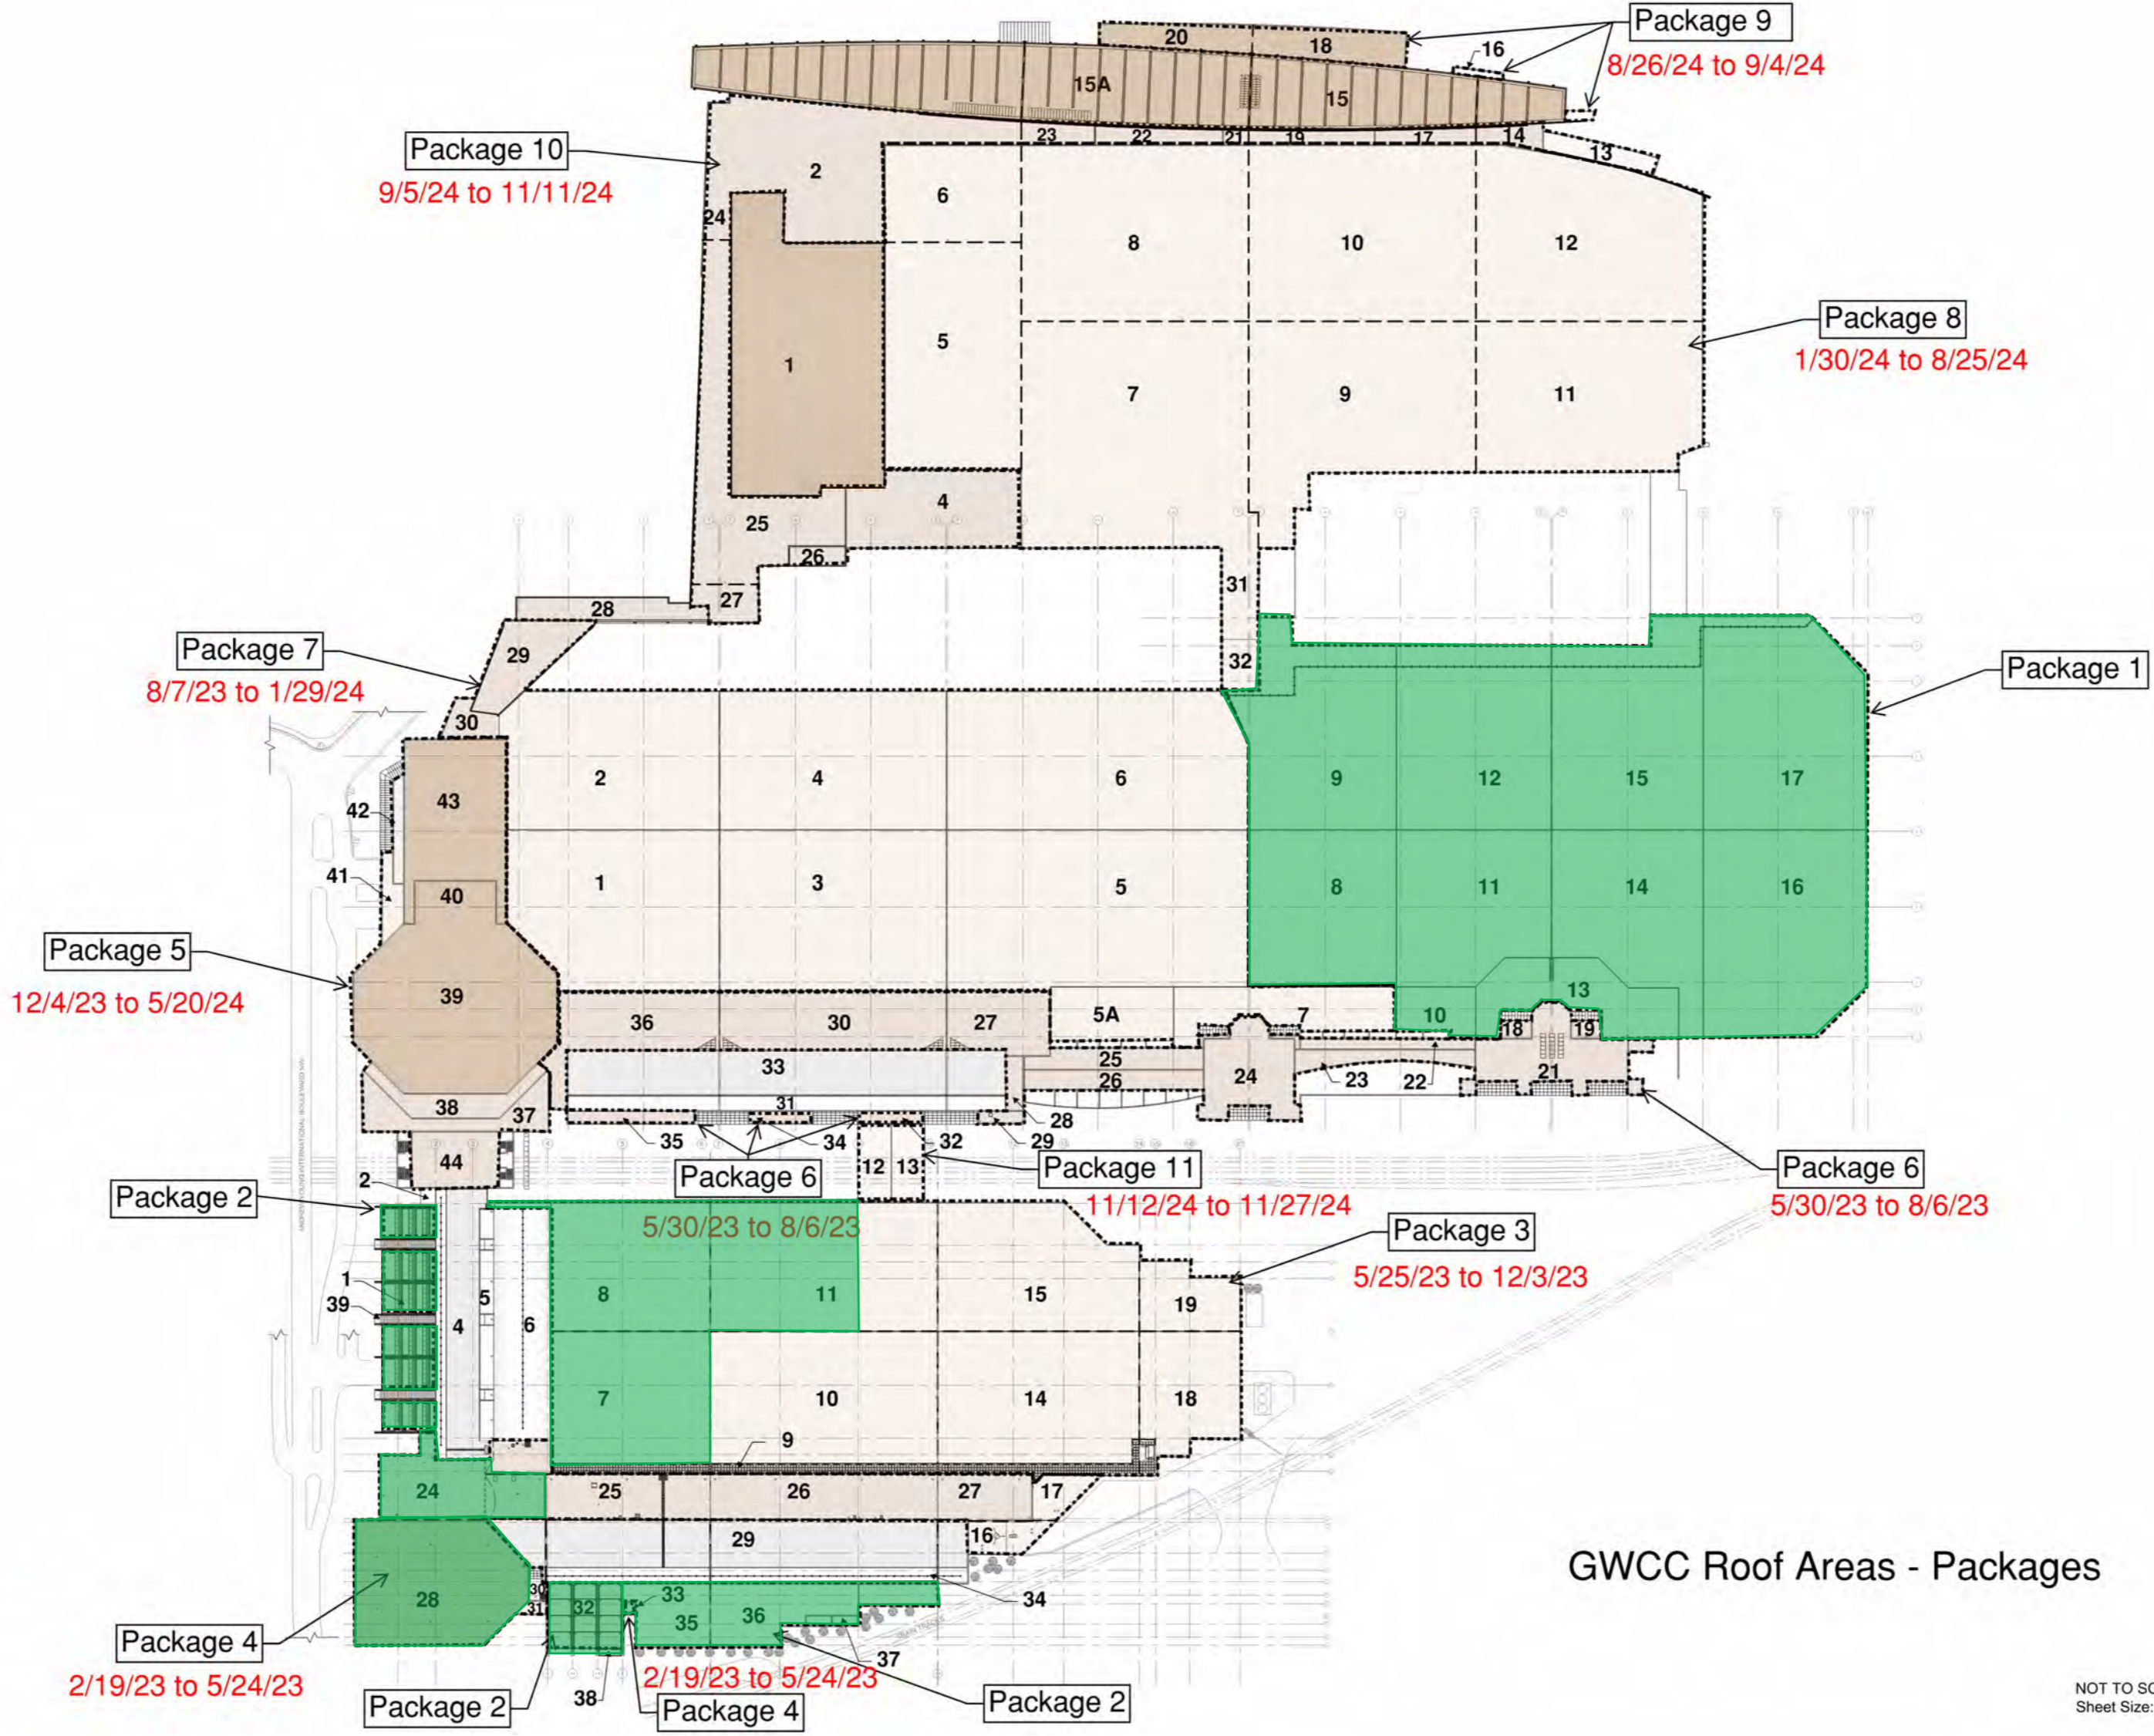

- **Project Status**

- Current Phase: Construction

CIM Project May 10 Drone Photo

CIM Project May 10 Drone Photo

CIM Project May 10 Drone Photo

GWCCA Roof Replacement Project

- **Project Information**

- Project Manager: Laura Pape
- Project Scope: Replacing all areas of roof on Buildings A, B, and C
- Project Location: Buildings A, B, and C Roofs

Planned Roofing Schedule

Signia by Hilton

- **Project Information**

- Project Manager: Ken Stockdell
- Project Scope: Construct a new 40 story, 975 room luxury hotel that would connect to Building C of the GWCC.
- Project Location: West Plaza & Former Georgia Dome Site

- **Project Status**

- Current Phase: Active Construction
- Construction Schedule: April 2021 – December 2023

Signia by Hilton / Mercedes Benz Stadium Height Comparison

Signia by Hilton May 10 Drone Photos