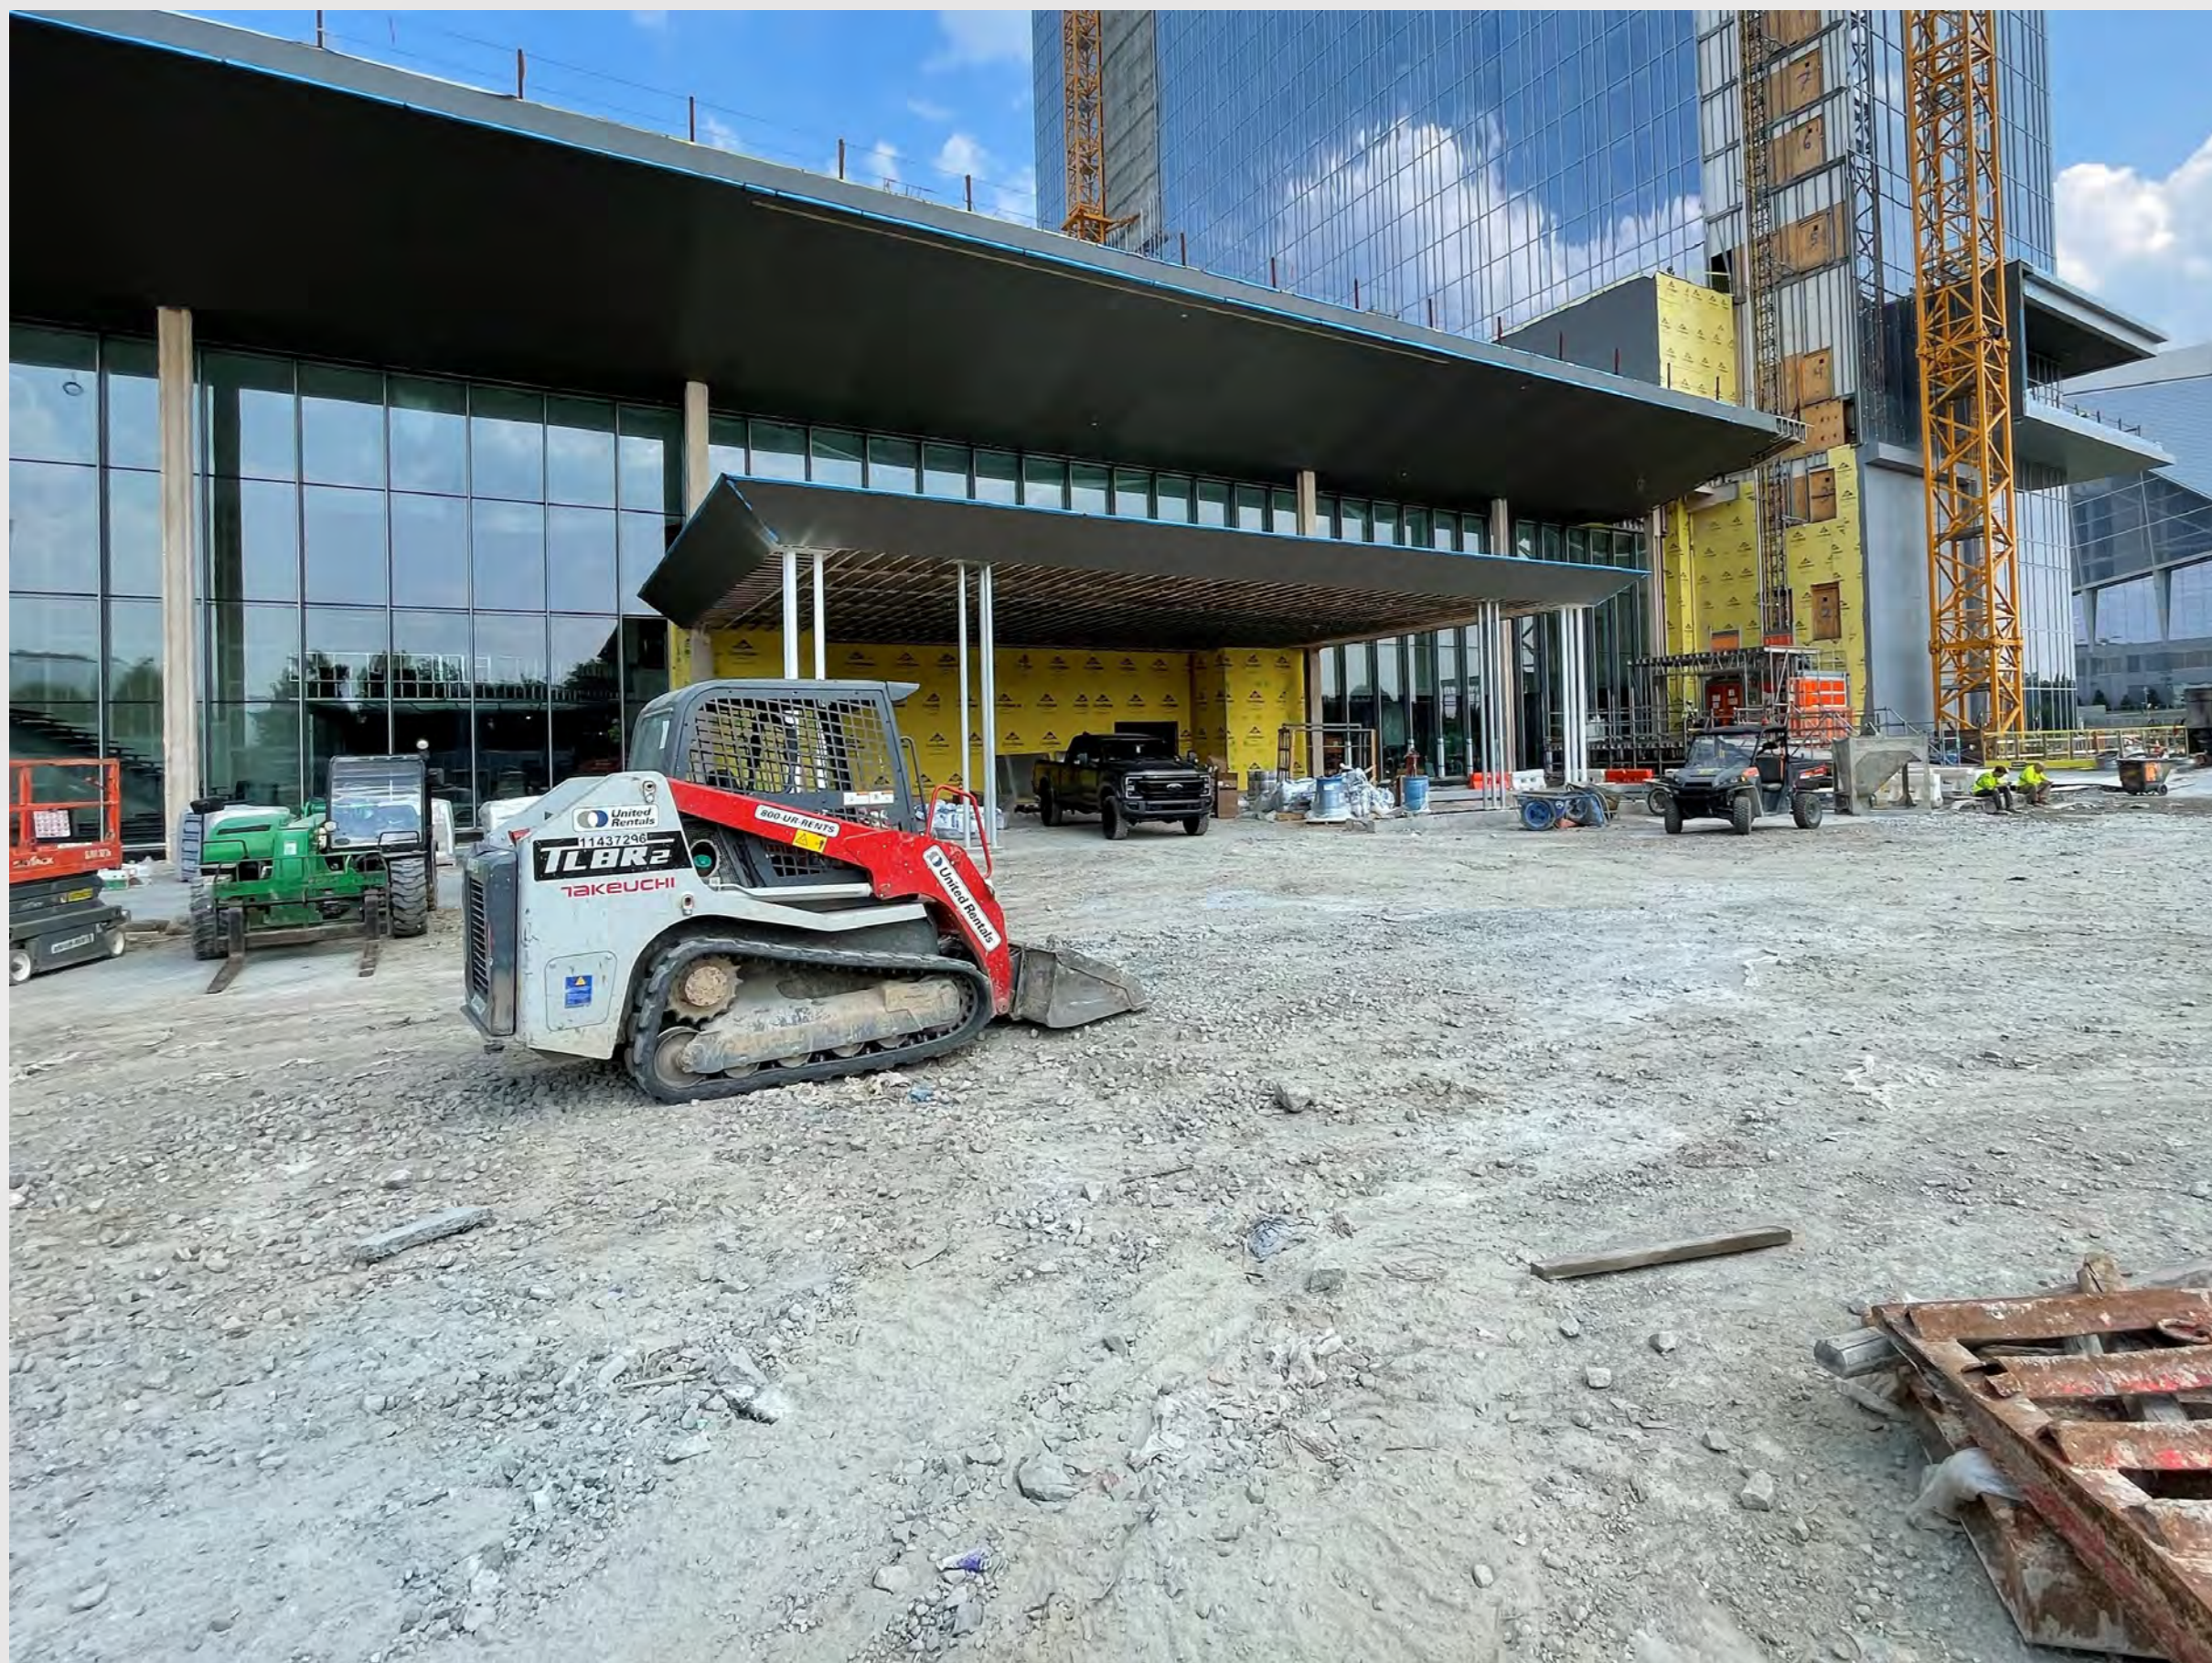

Planned Roofing Schedule

Signia by Hilton

- **Project Information**

- Project Manager: Ken Stockdell
- Project Scope: Construct a new 40 story, 975 room luxury hotel that would connect to Building C of the GWCC.
- Project Location: West Plaza & Former Georgia Dome Site

Signia by Hilton May 10 Drone Photos

Signia by Hilton May 10 Drone Photo / Rendering

Signia by Hilton May 10 Drone Photo – Amenity Spaces

Signia by Hilton June 7 Photo – Entrance Drive

Signia by Hilton June 7 Photo – Porte Cochere