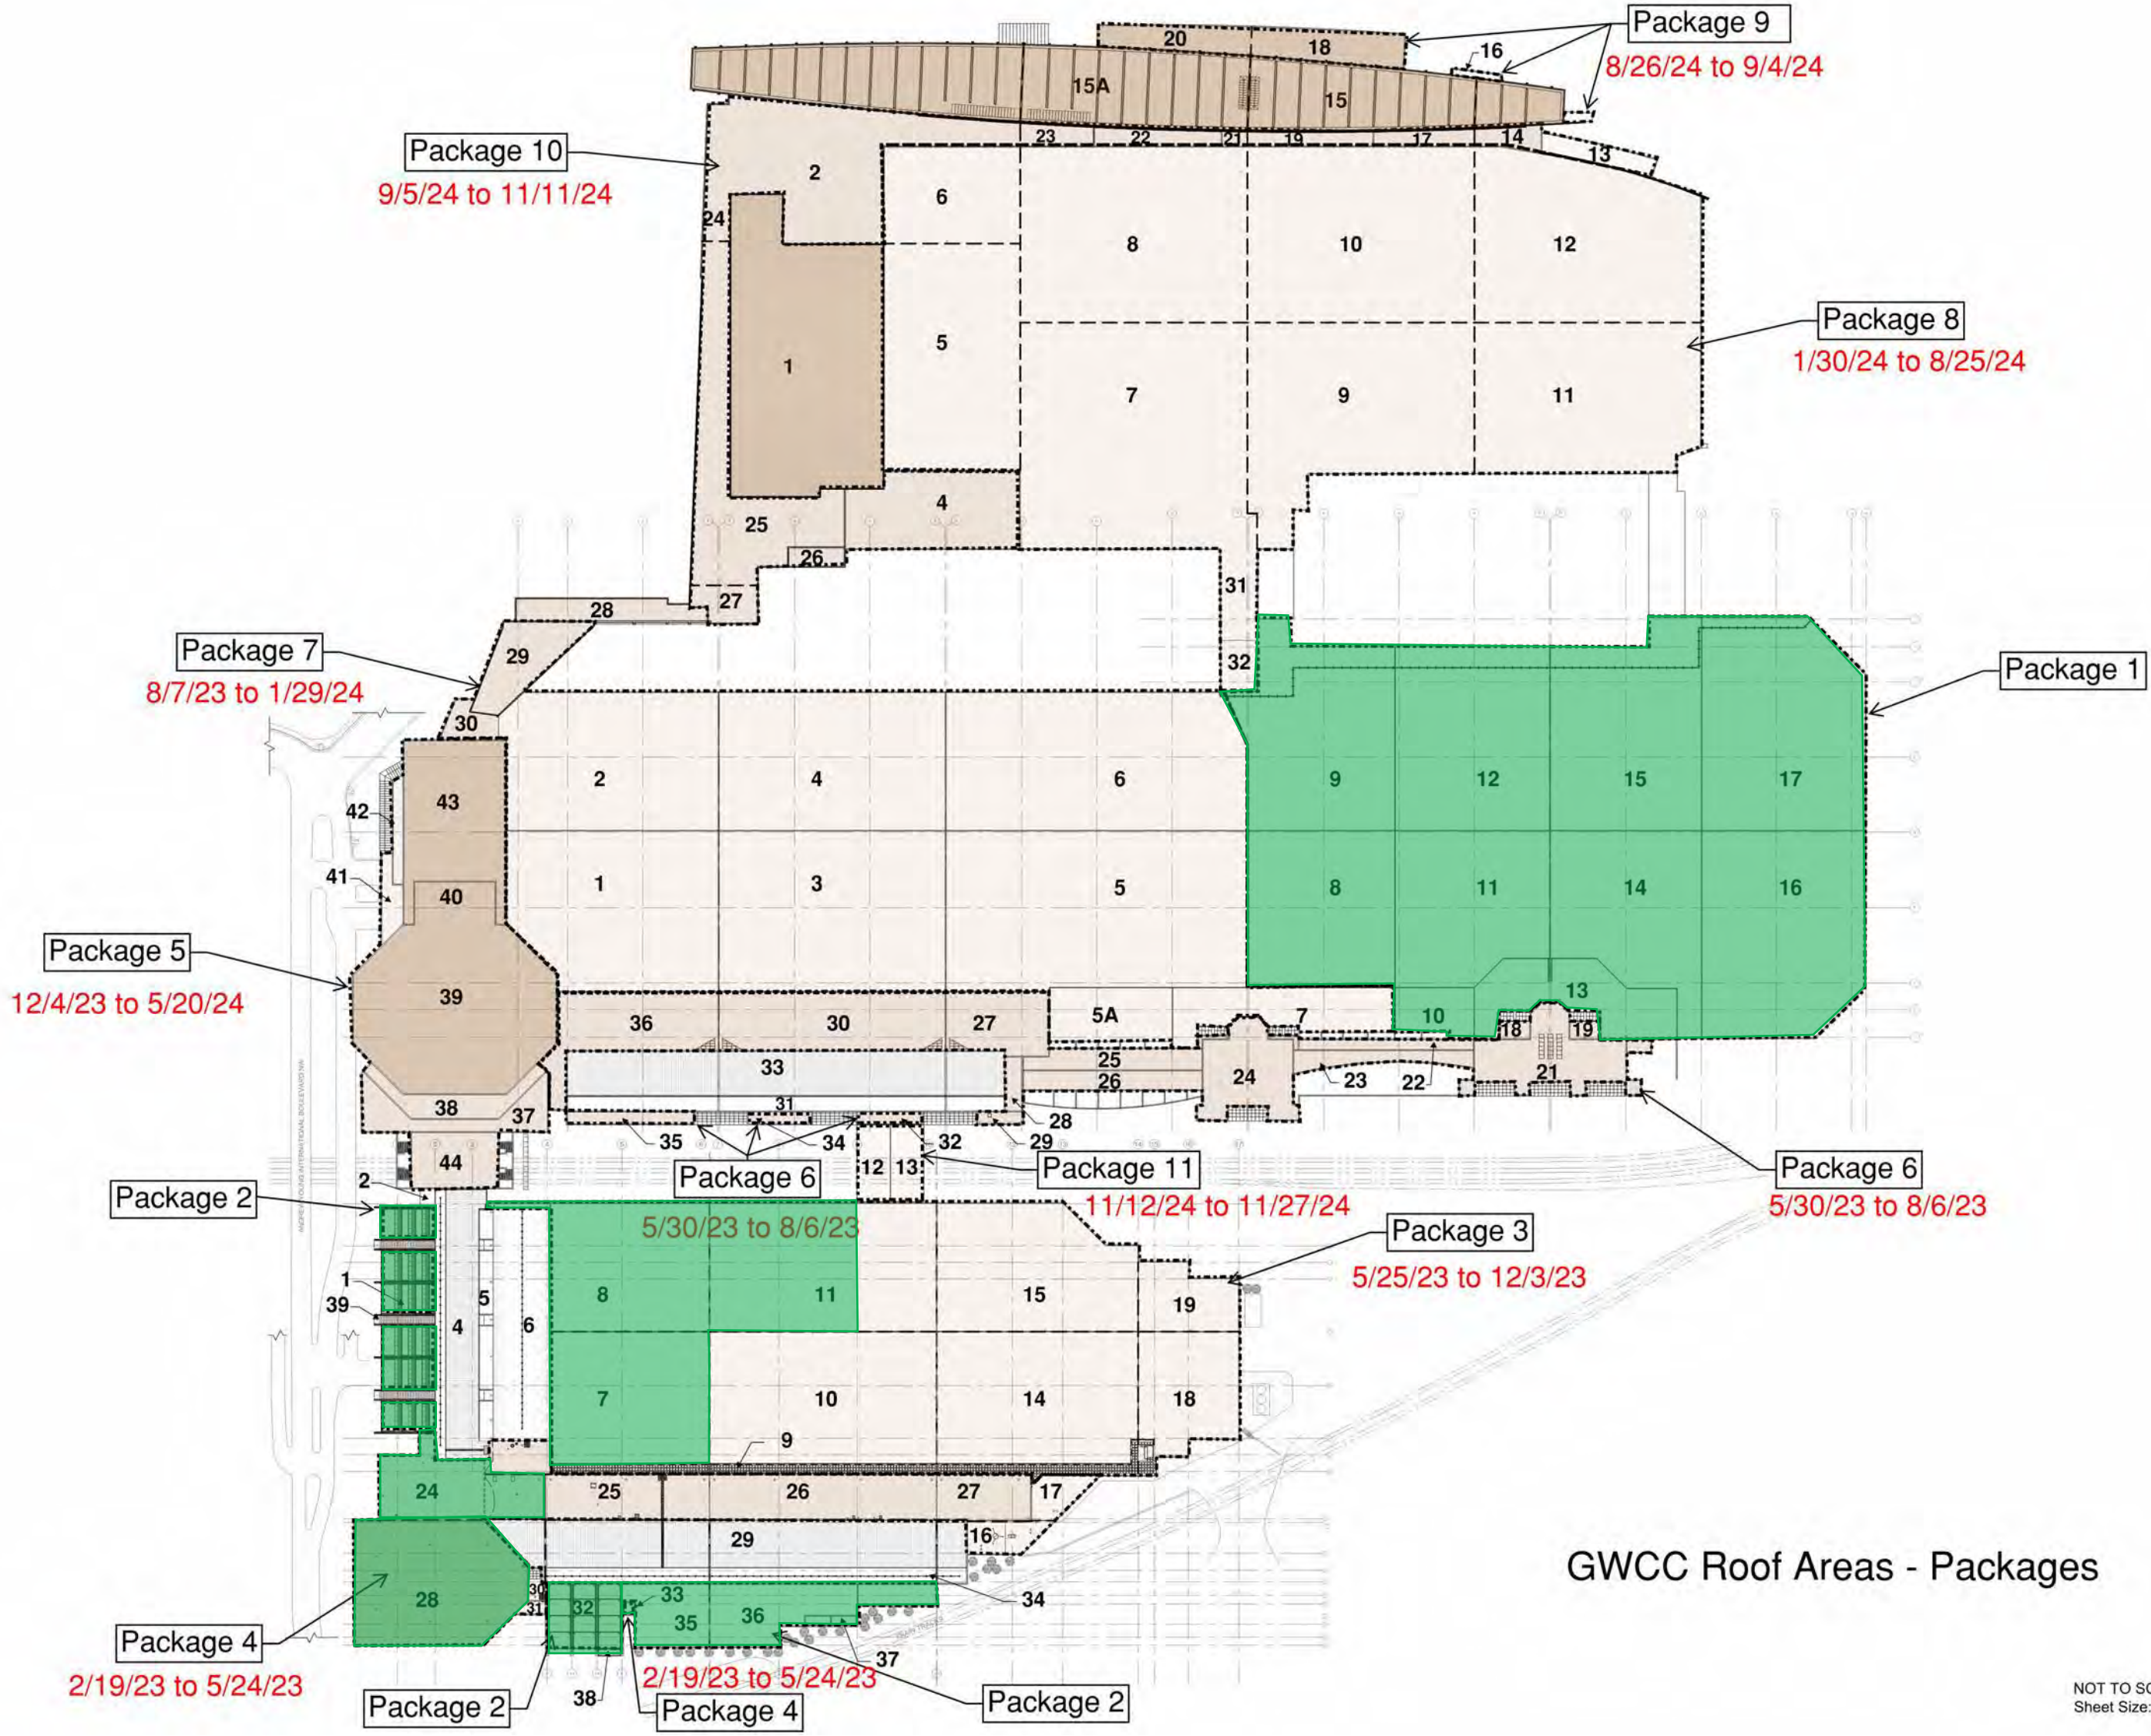

- **Project Status**

- Current Phase: Construction

CIM Project May 10 Drone Photo

CIM Project May 10 Drone Photo

CIM Project May 10 Drone Photo

GWCCA Roof Replacement Project

• Project Information

- Project Manager: Laura Pape
- Project Scope: Replacing all areas of roof on Buildings A, B, and C
- Project Location: Buildings A, B, and C Roofs

Planned Roofing Schedule

Signia by Hilton

- **Project Information**

- Project Manager: Ken Stockdell
- Project Scope: Construct a new 40 story, 975 room luxury hotel that would connect to Building C of the GWCC.
- Project Location: West Plaza & Former Georgia Dome Site

- **Project Status**

- Current Phase: Active Construction
- Construction Schedule: April 2021 – December 2023

Signia by Hilton / Mercedes Benz Stadium Height Comparison

Progress as of June 8

Signia by Hilton May 10 Drone Photos