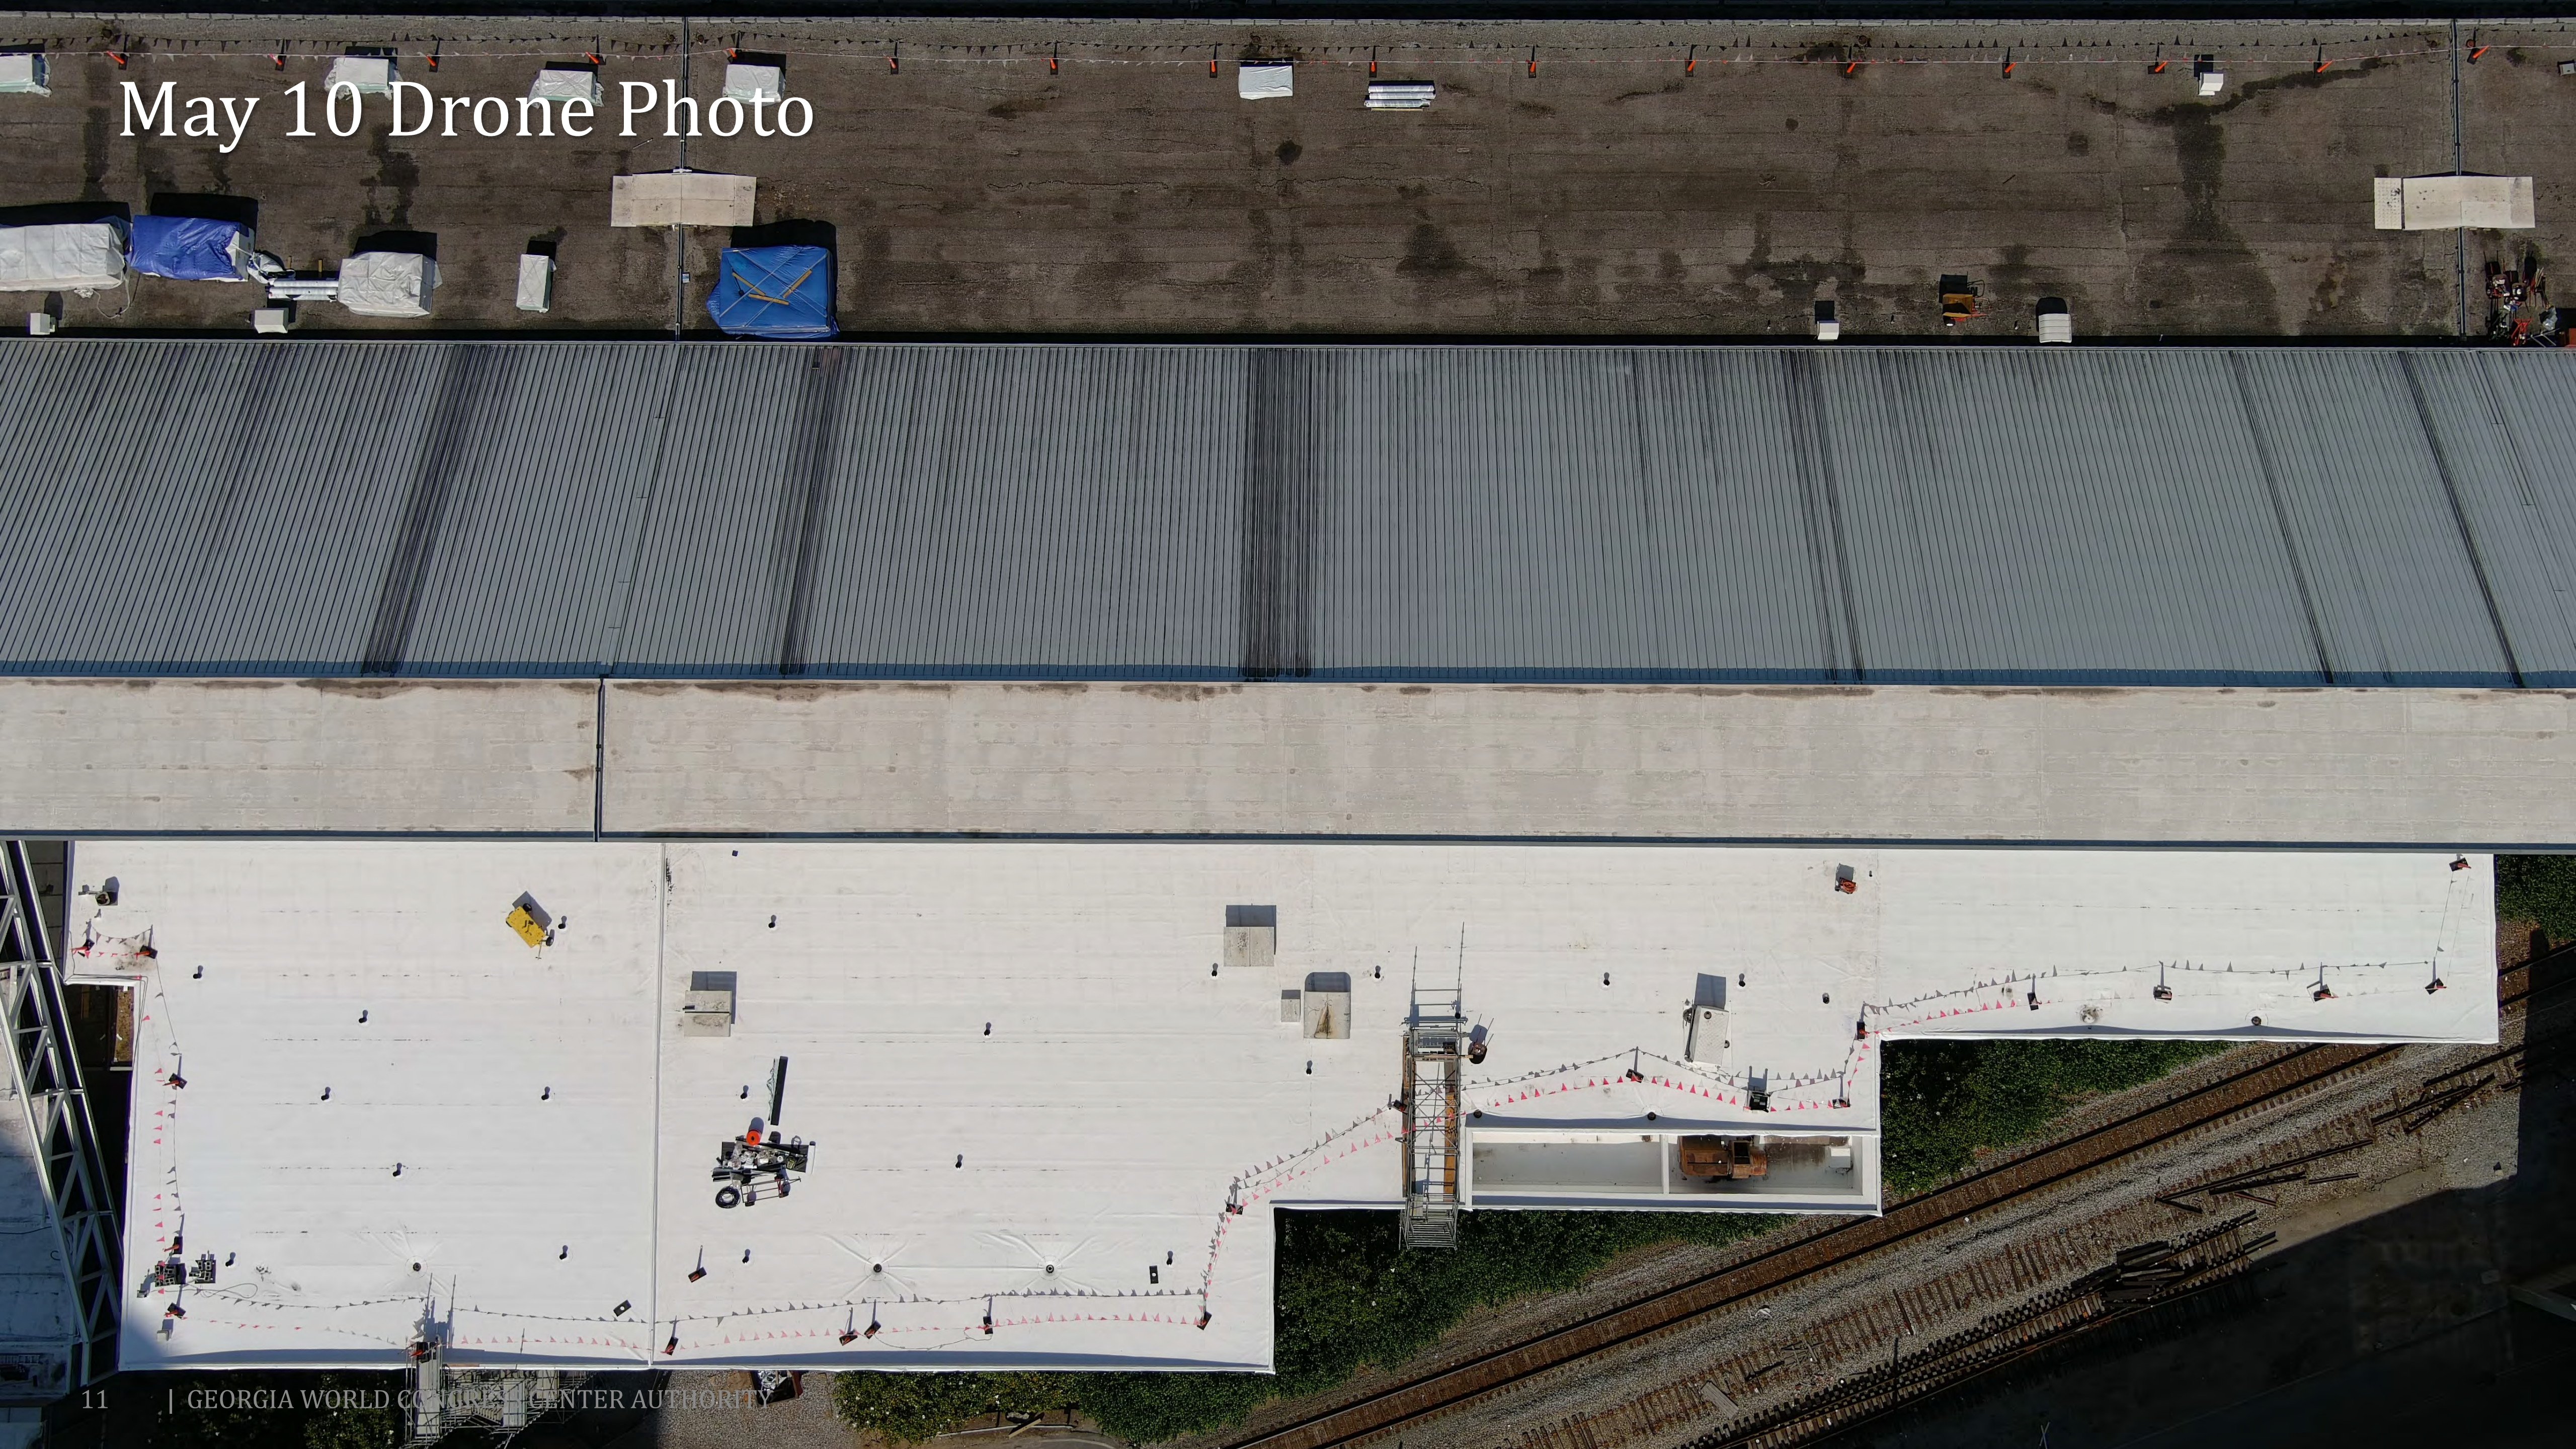

May 10 Drone Photo