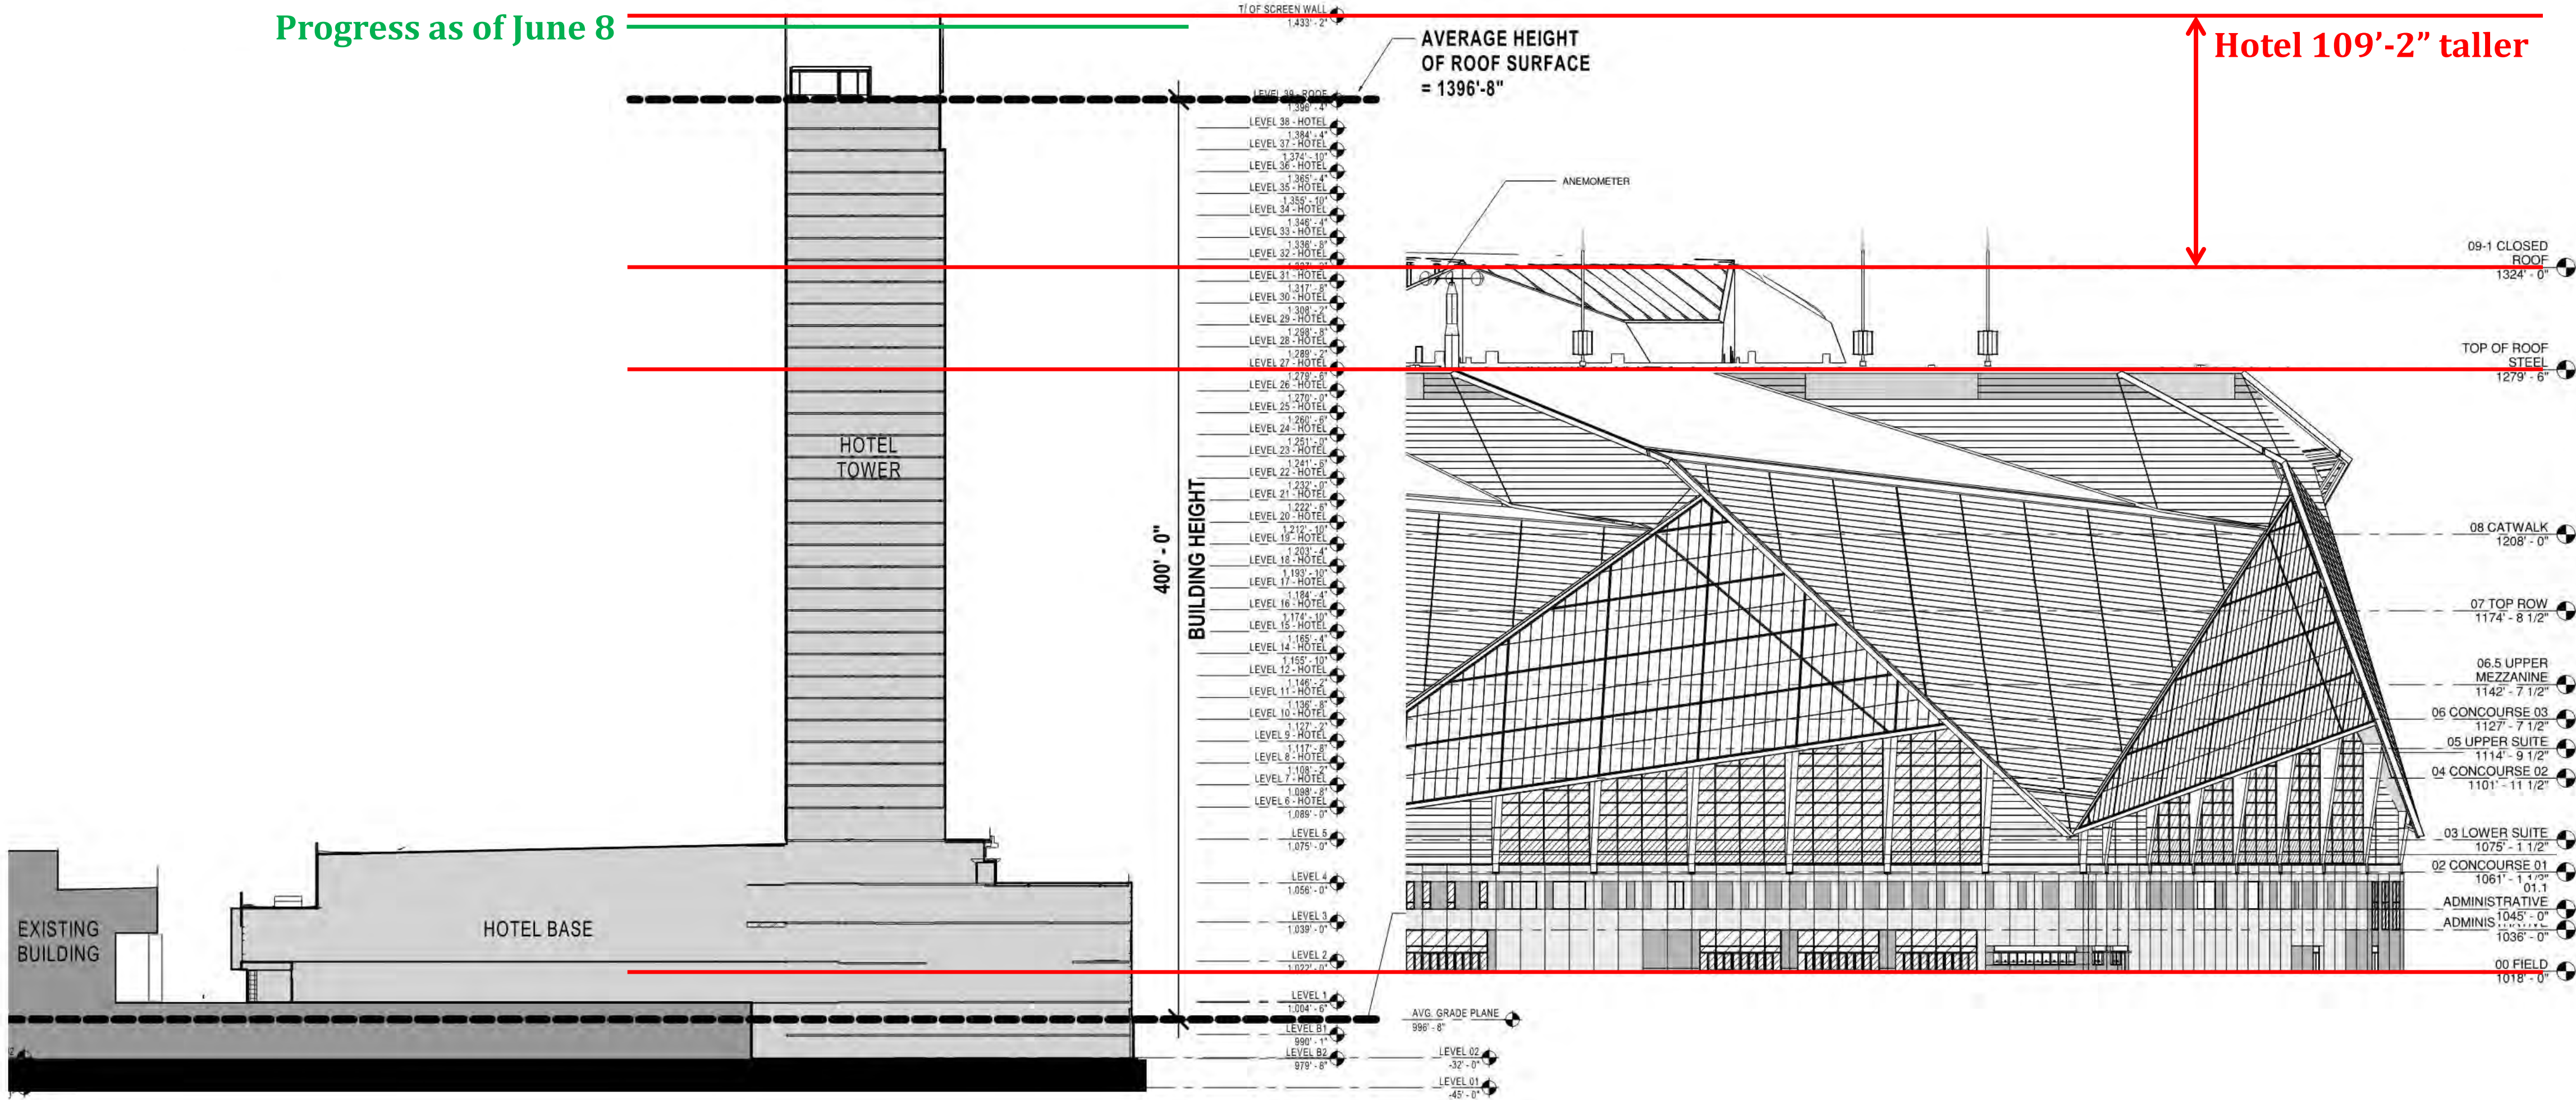

Planned Roofing Schedule

Signia by Hilton

- **Project Information**

- Project Manager: Ken Stockdell
- Project Scope: Construct a new 40 story, 975 room luxury hotel that would connect to Building C of the GWCC.
- Project Location: West Plaza & Former Georgia Dome Site

- **Project Status**

- Current Phase: Active Construction
- Construction Schedule: April 2021 – December 2023

Signia by Hilton / Mercedes Benz Stadium Height Comparison

Progress as of June 8

Signia by Hilton May 10 Drone Photos